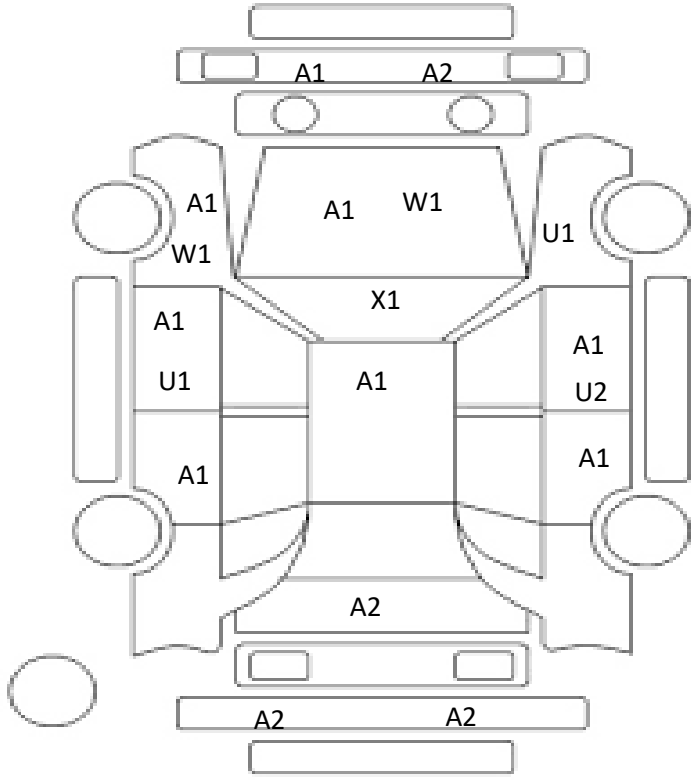

Car Number	Chassis Number
F14-K85	SJ5-083329

(Remark)

A(Scratch)    U(Dent)    S(Rust)    W(Uneven paint)    X(Crack)    C(Corrode)    P(Paint Faded)  
 XX(Replacement)    X(Replacement requires)    G(Stone chip in the glass)    Scale: 1 < 2 < 3 < 4