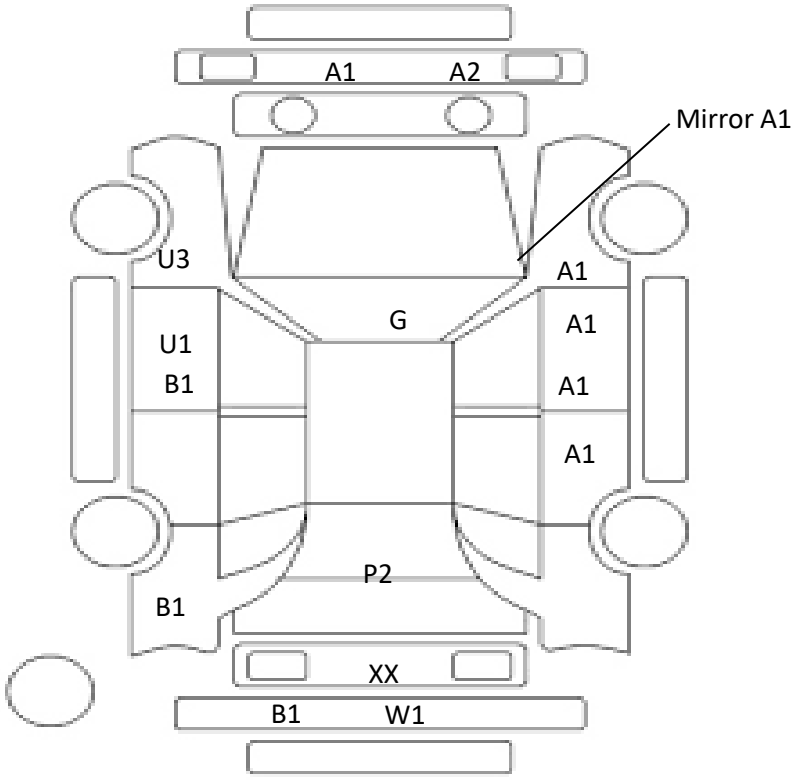

| | |
|------------|----------------|
| Car Number | Chassis Number |
| F14-J96 | ZVW30-5330092 |

(Remark)

A(Scratch) U(Dent) S(Rust) W(Uneven paint) X(Crack) C(Corrode) P(Paint Faded)

XX(Replacement) X(Replacement requires) G(Stone chip in the glass) Scale: 1 < 2 < 3 < 4