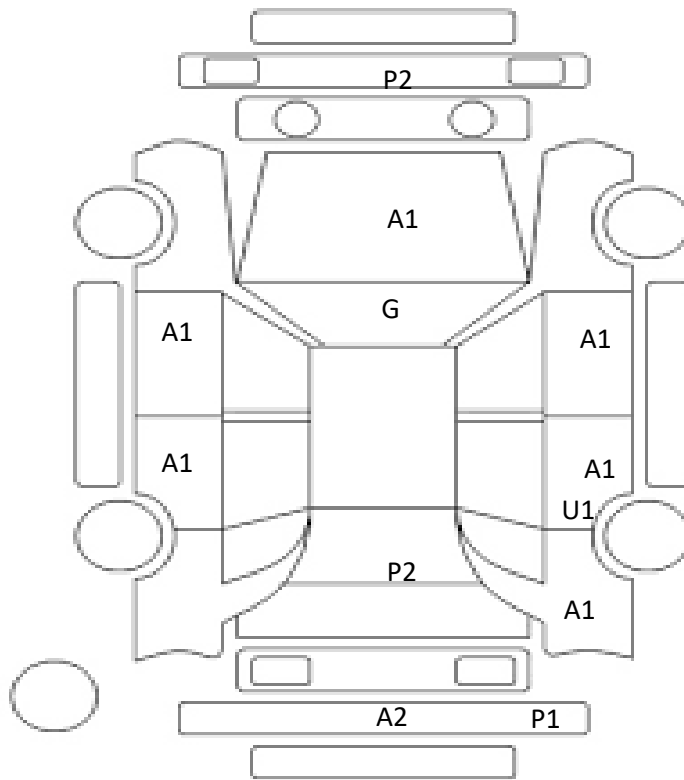

DATE
2024/10/5

Car Number	Chassis Number
F14-I44	SXU10-0035655

(Remark)
 Navigation screen is cracked

A(Scratch) U(Dent) S(Rust) W(Uneven paint) X(Crack) C(Corrode) P(Paint Faded)
 XX(Replacement) X(Replacement requires) G(Stone chip in the glass) Scale: 1 < 2 < 3 < 4