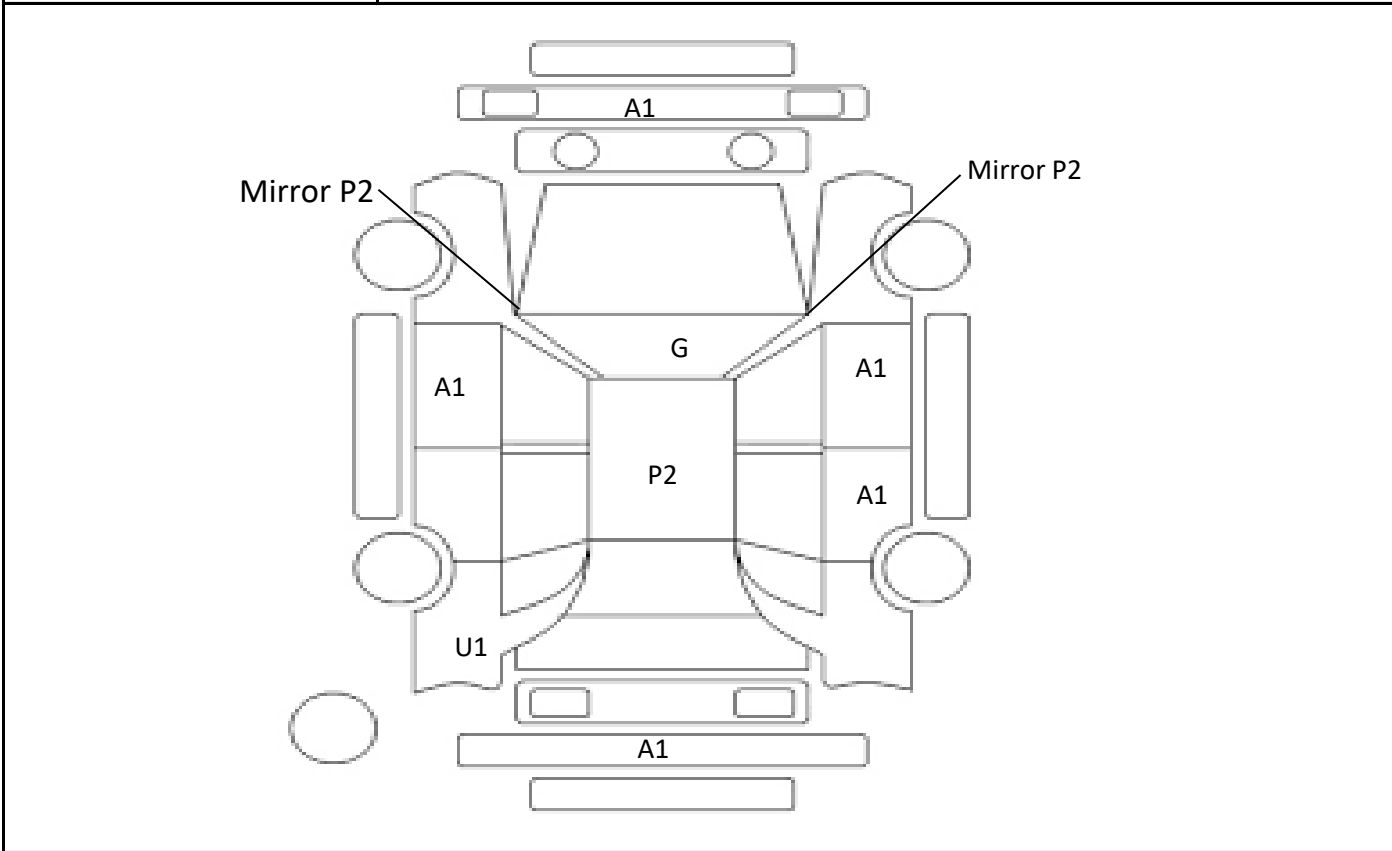

DATE
2024/10/4

Car Number	Chassis Number
F14-I33	MCU30-0004459

(Remark)
Cracks on the dashboard

A(Scratch) U(Dent) S(Rust) W(Uneven paint) X(Crack) C(Corrode) P(Paint Faded)
 XX(Replacement) X(Replacement requires) G(Stone chip in the glass) Scale: 1 < 2 < 3 < 4