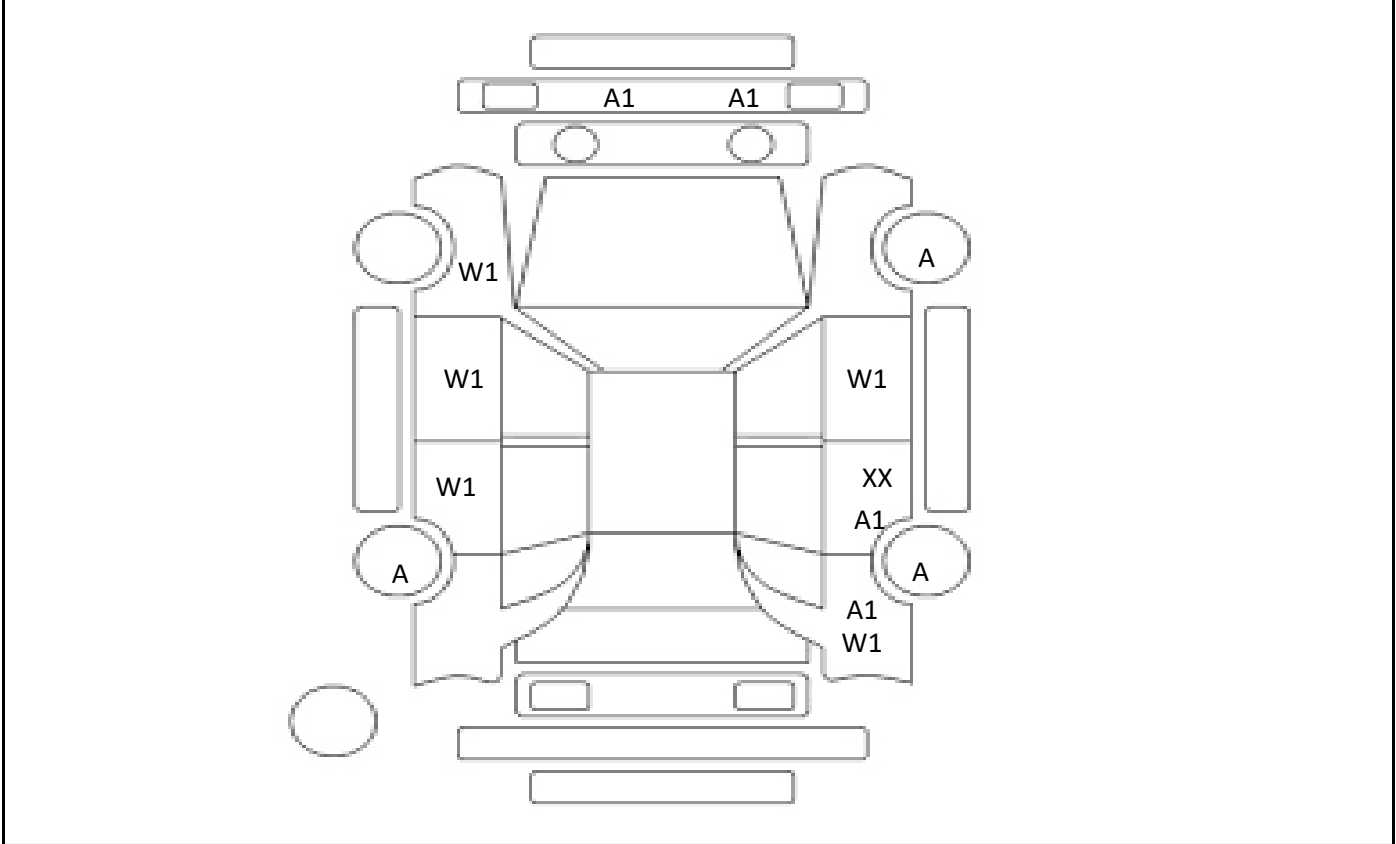

Car Number	Chassis Number
F14-I20	ZVW30-5766661

(Remark)

A(Scratch) U(Dent) S(Rust) W(Uneven paint) X(Crack) C(Corrode) P(Paint Faded)
 XX(Replacement) X(Replacement requires) G(Stone chip in the glass) Scale: 1 < 2 < 3 < 4