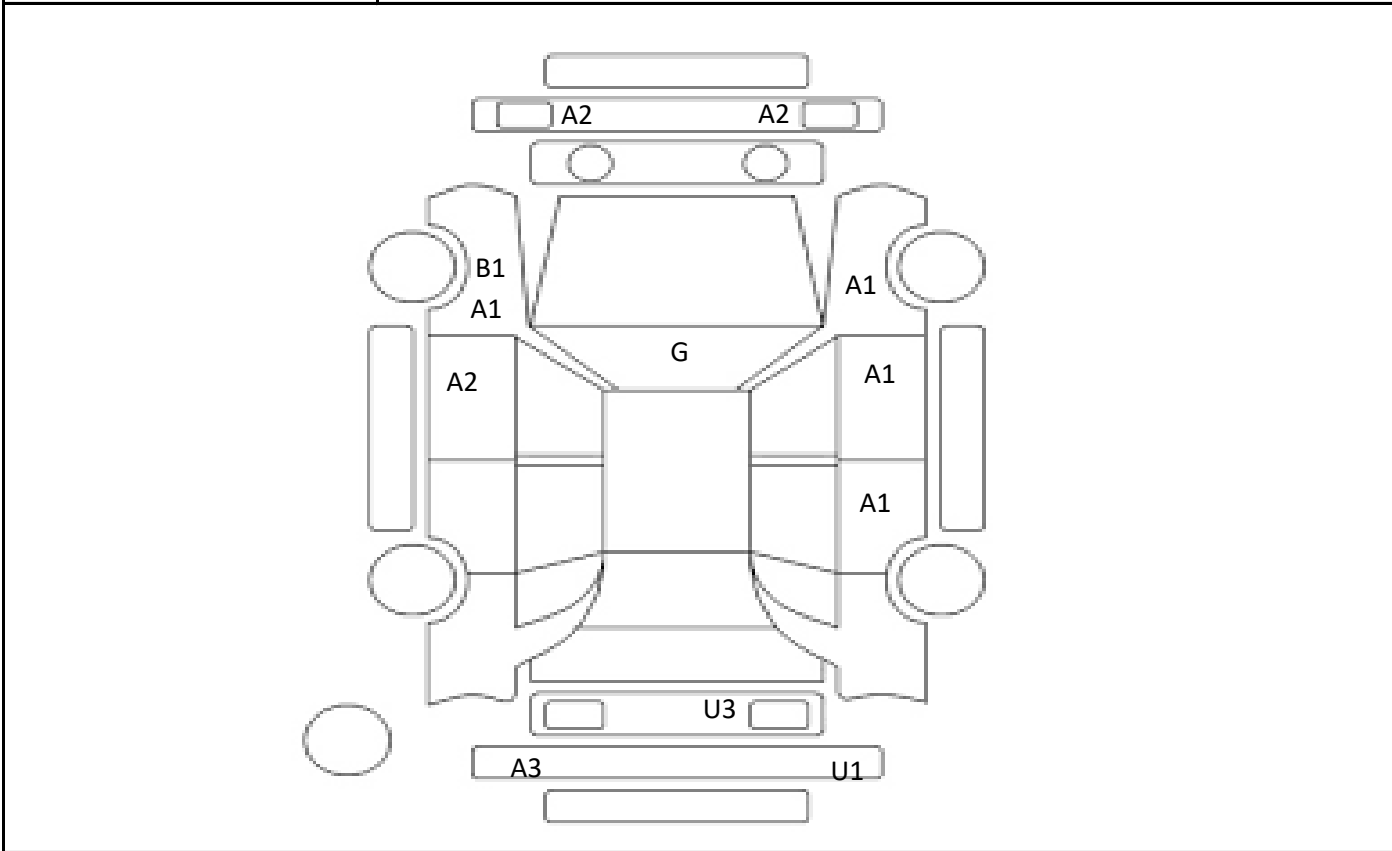

Car Number	Chassis Number
F14-H95	ZSU60-0012112

(Remark)

A(Scratch) U(Dent) S(Rust) W(Uneven paint) X(Crack) C(Corrode) P(Paint Faded)
 XX(Replacement) X(Replacement requires) G(Stone chip in the glass) Scale: 1 < 2 < 3 < 4