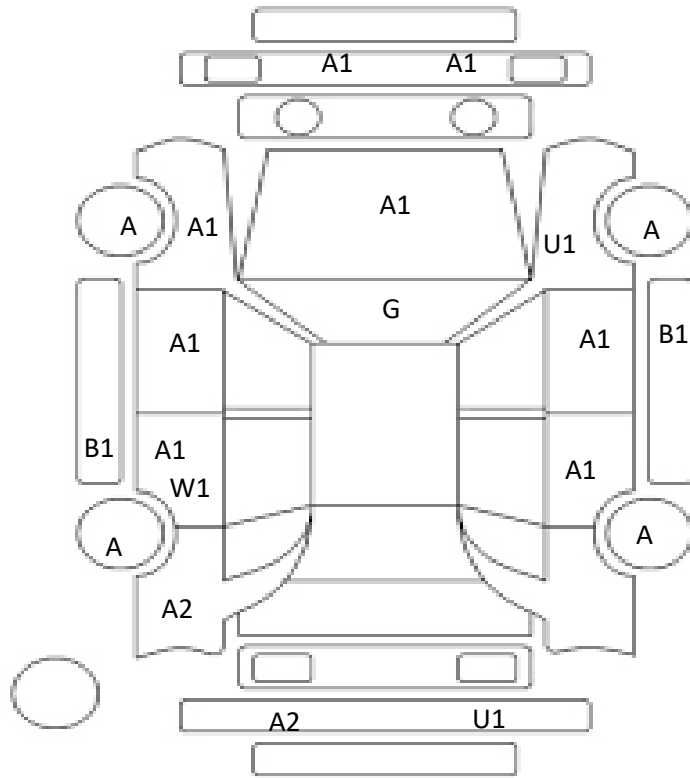

DATE
2024/9/4

Car Number	Chassis Number
F14-H61	NHP10-6625758

(Remark)

A(Scratch)      U(Dent)      S(Rust)      W(Uneven paint)      X(Crack)      C(Corrode)      P(Paint Faded)  
 XX(Replacement)      X(Replacement requires)      G(Stone chip in the glass)      Scale: 1 < 2 < 3 < 4