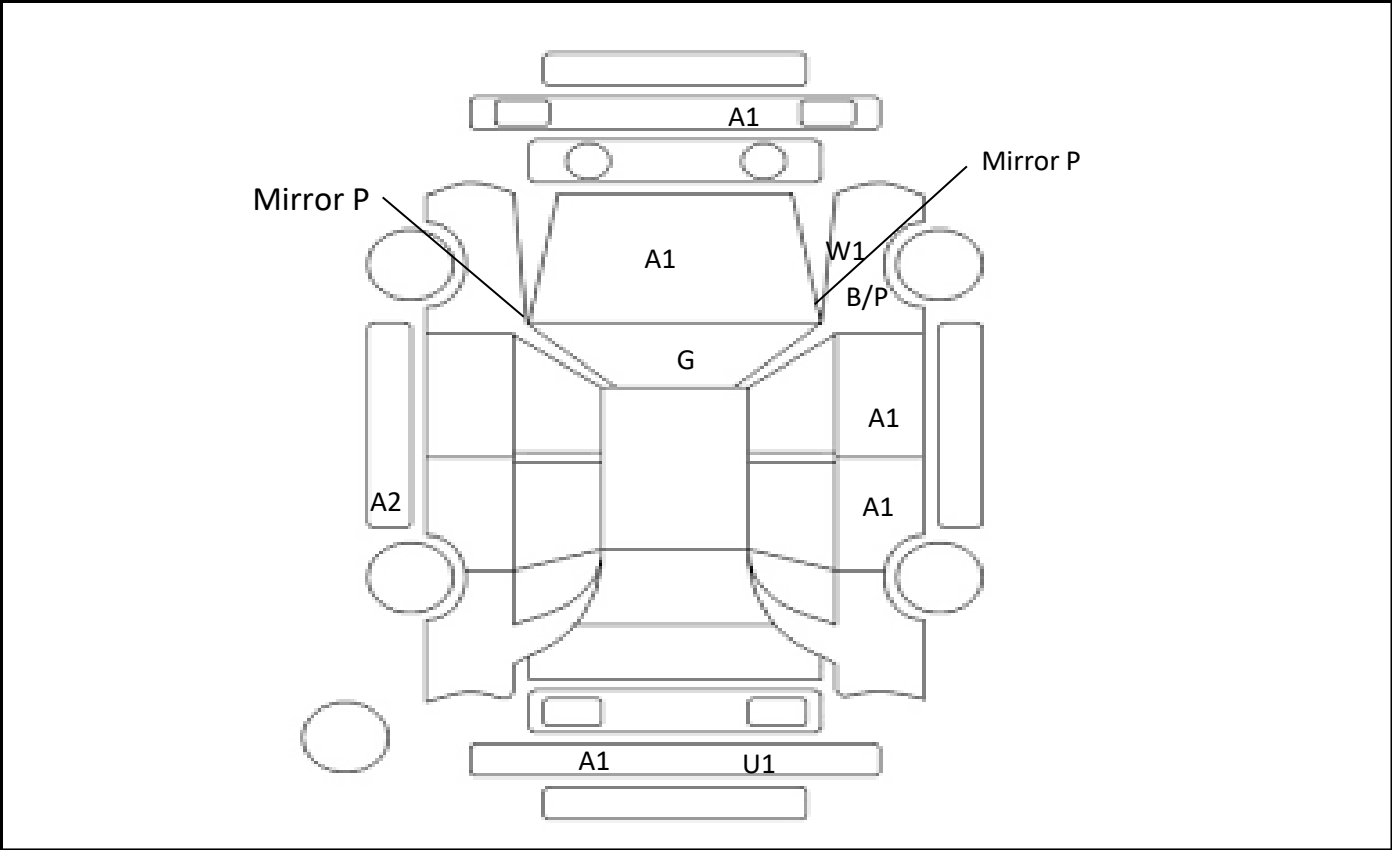

DATE
2024/9/10

Car Number	Chassis Number
F14-H54	GRX130-6072217

(Remark)

A (Scratch) U (Dent) S (Rust) W (Uneven paint) X (Crack) C (Corrode) P (Paint Faded)
 XX (Replacement) X (Replacement requires) G (Stone chip in the glass) Scale: 1 < 2 < 3 < 4