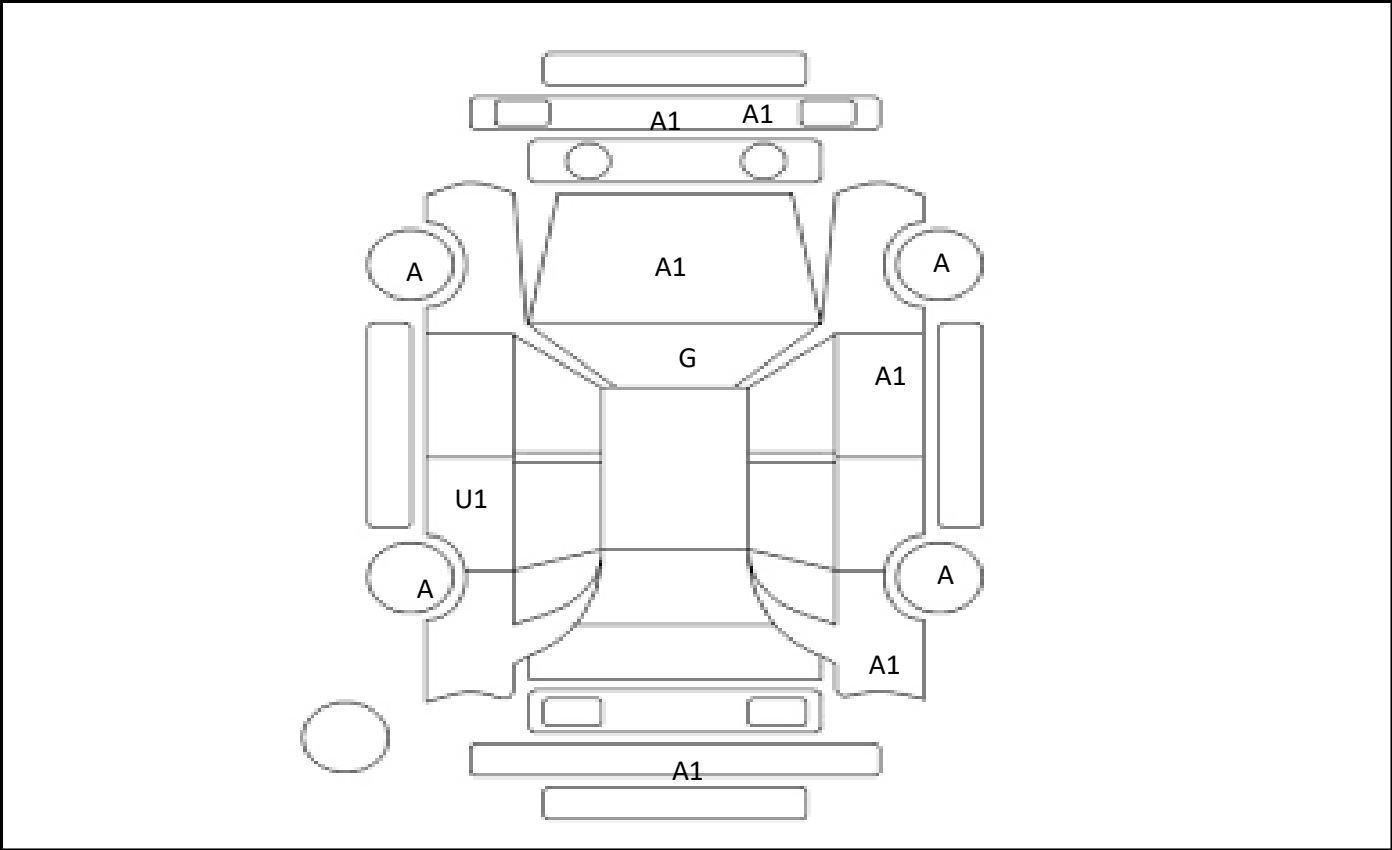

DATE
2024/9/5

Car Number	Chassis Number
F14-H51	AGL25-0007136

(Remark)

A(Scratch) U(Dent) S(Rust) W(Uneven paint) X(Crack) C(Corrode) P(Paint Faded)
 XX(Replacement) X(Replacement requires) G(Stone chip in the glass) Scale: 1 < 2 < 3 < 4