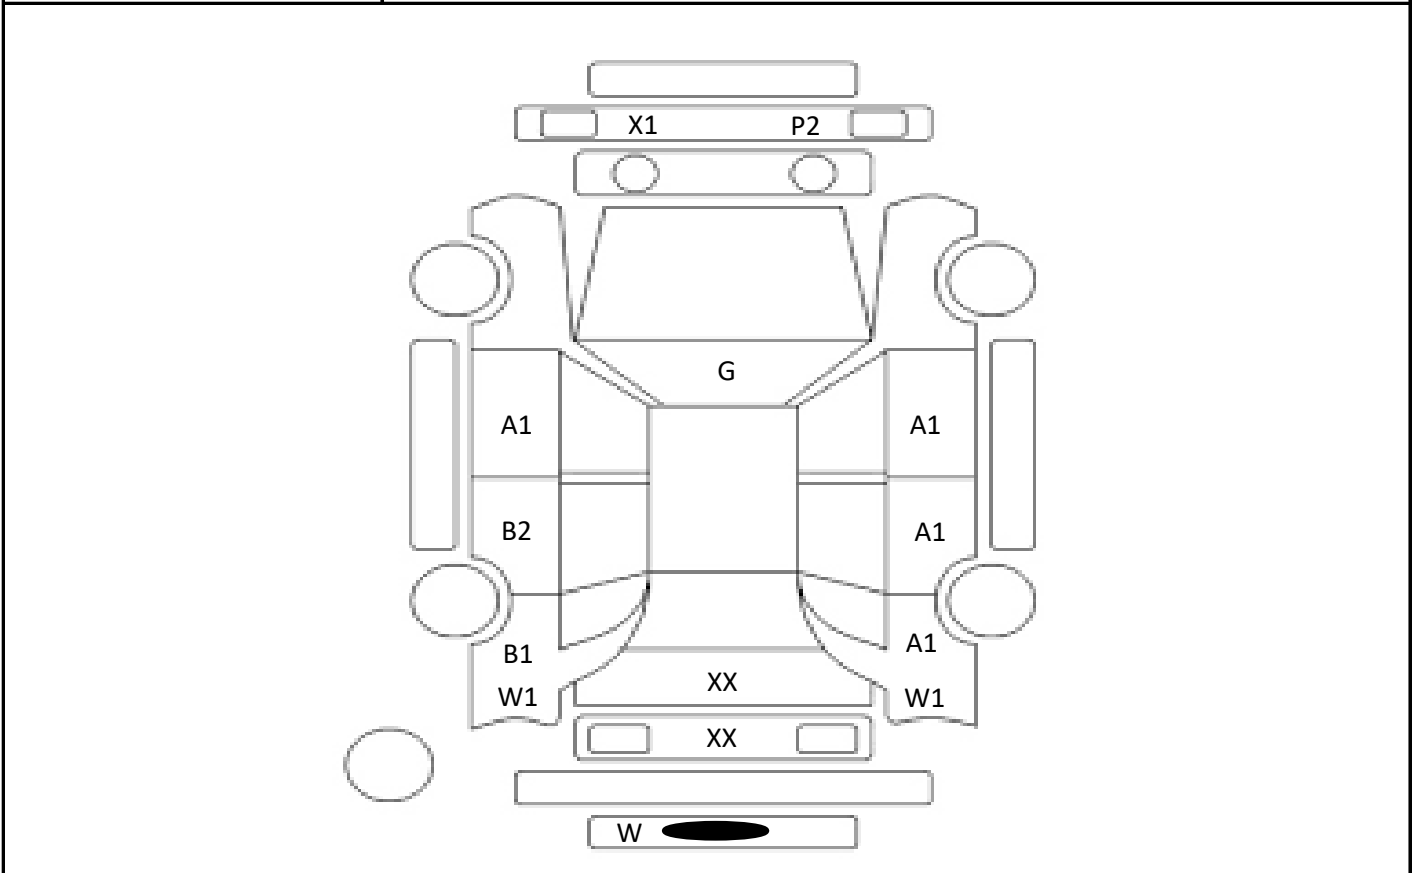

Car Number	Chassis Number
F14-G09	ZVW30-5070871

(Remark)

A(Scratch) U(Dent) S(Rust) W(Uneven paint) X(Crack) C(Corrode) P(Paint Faded)
 XX(Replacement) X(Replacement requires) G(Stone chip in the glass) Scale: 1 < 2 < 3 < 4