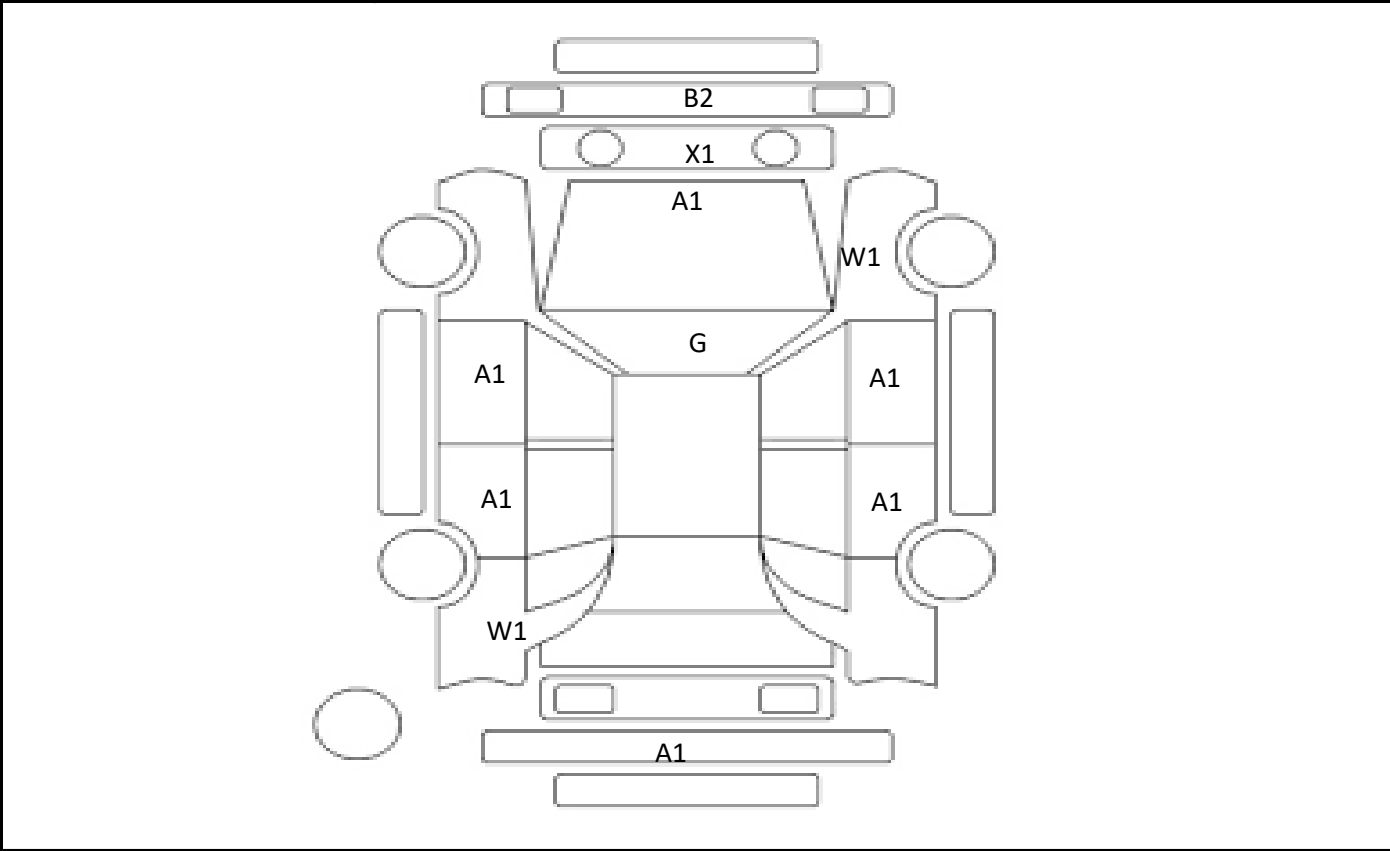

DATE
2024/6/22

Car Number	Chassis Number
F14-F60	ZSU60-0059692

(Remark)

A(Scratch) U(Dent) S(Rust) W(Uneven paint) X(Crack) C(Corrode) P(Paint Faded)
 XX(Replacement) X(Replacement requires) G(Stone chip in the glass) Scale: 1 < 2 < 3 < 4