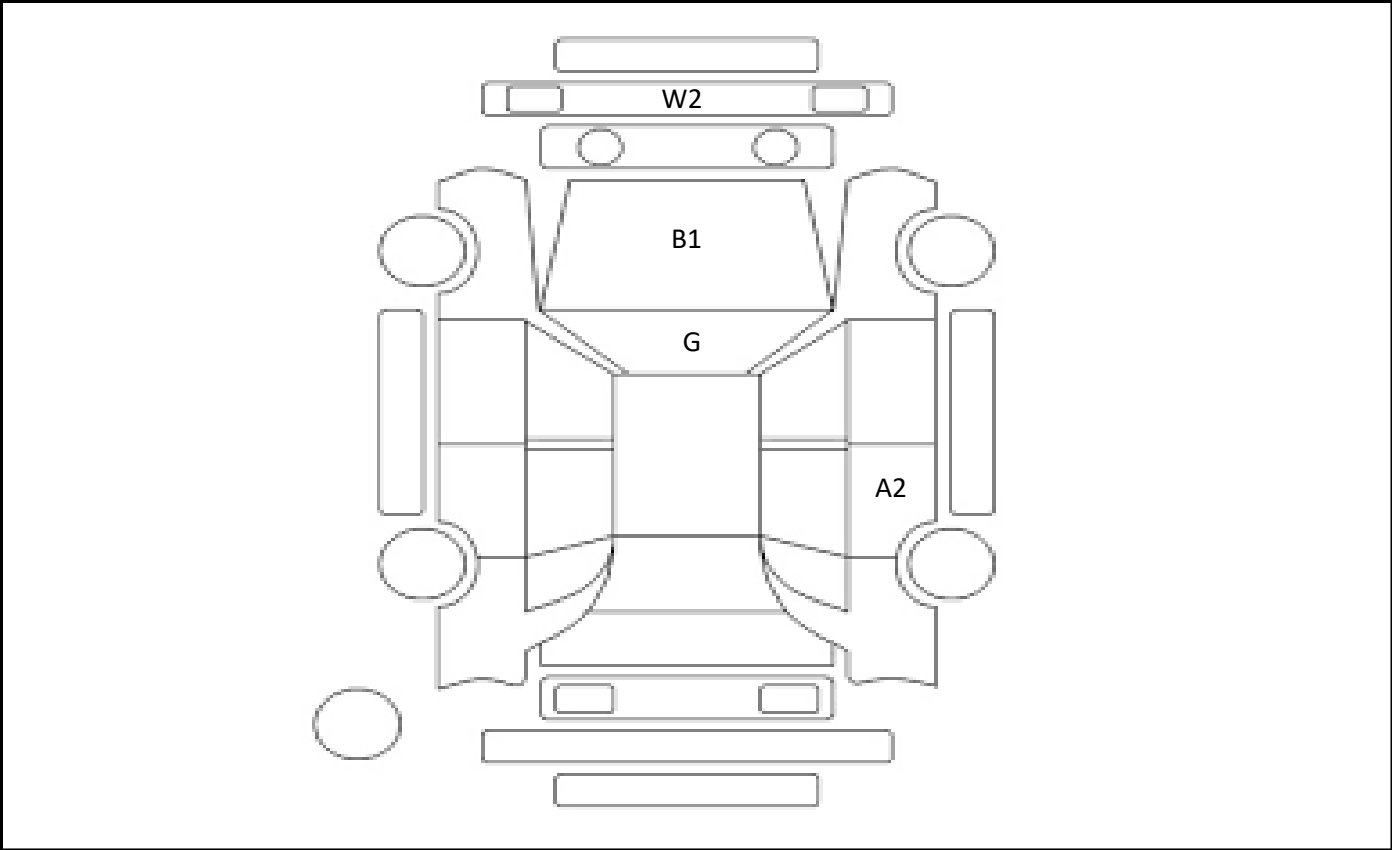

DATE
2024/6/22

Car Number	Chassis Number
F14-F21	ZVW41-3390744

(Remark)

A(Scratch) U(Dent) S(Rust) W(Uneven paint) X(Crack) C(Corrode) P(Paint Faded)
 XX(Replacement) X(Replacement requires) G(Stone chip in the glass) Scale: 1 < 2 < 3 < 4