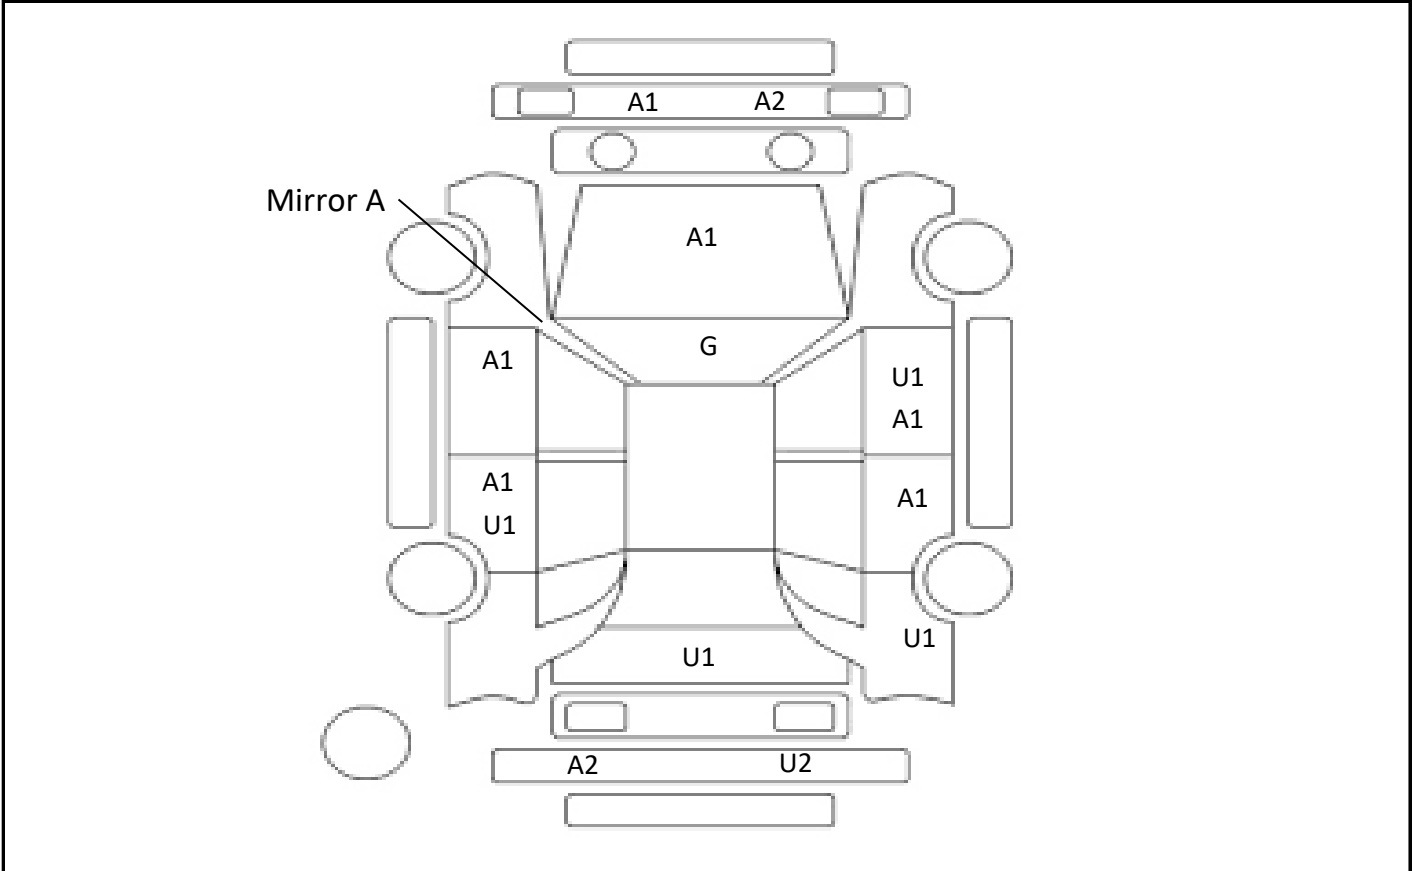

Car Number	Chassis Number
F14-F17	ZVW41-319973

(Remark)

A(Scratch) U(Dent) S(Rust) W(Uneven paint) X(Crack) C(Corrode) P(Paint Faded)
 XX(Replacement) X(Replacement requires) G(Stone chip in the glass) Scale: 1 < 2 < 3 < 4