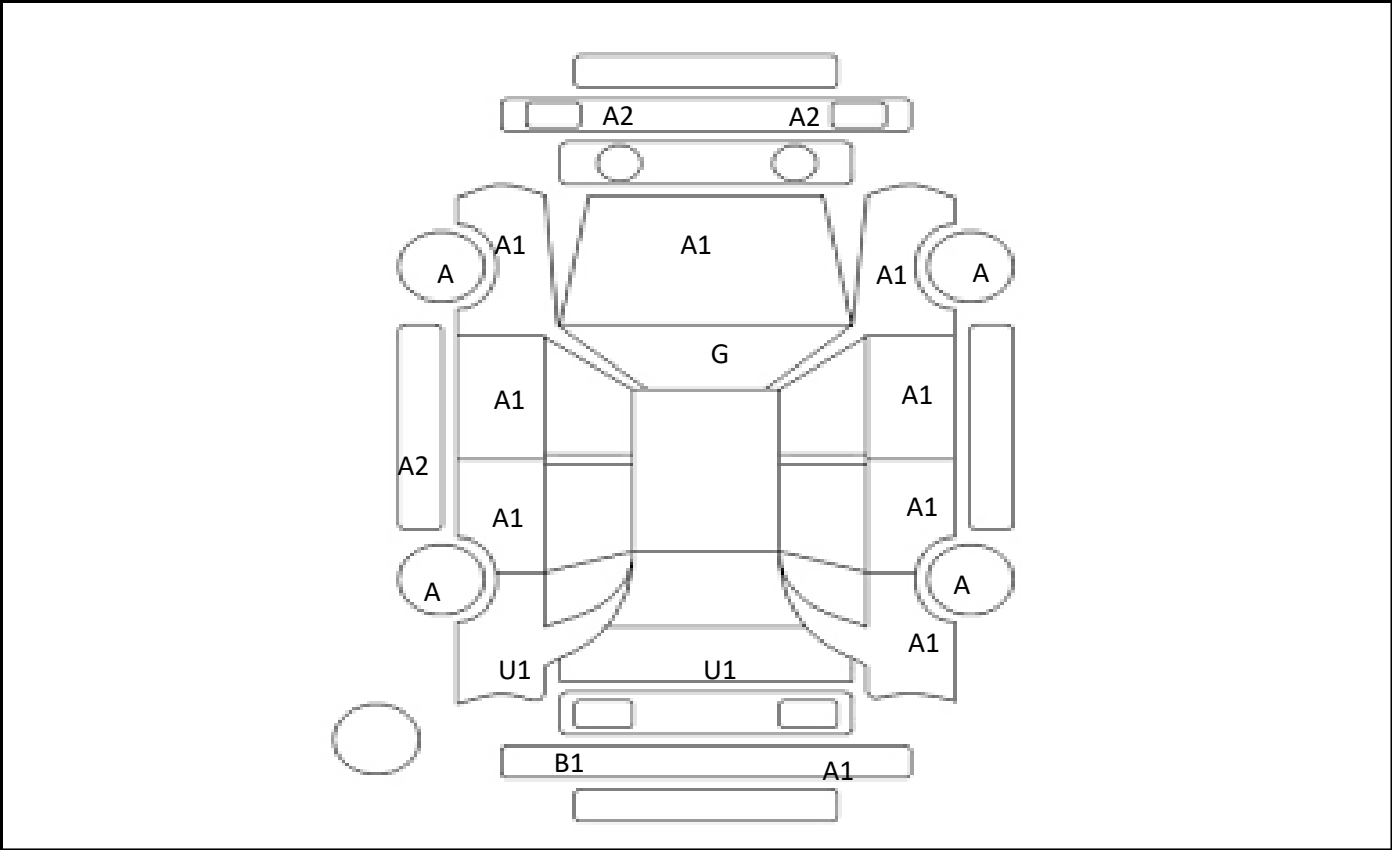

| | |
|------------|----------------|
| Car Number | Chassis Number |
| F13-L10 | ZVW51-6009279 |

(Remark)
ITS©

A(Scratch) U(Dent) S(Rust) W(Uneven paint) X(Crack) C(Corrode) P(Paint Faded)
 XX(Replacement) X(Replacement requires) G(Stone chip in the glass) Scale: 1 < 2 < 3 < 4