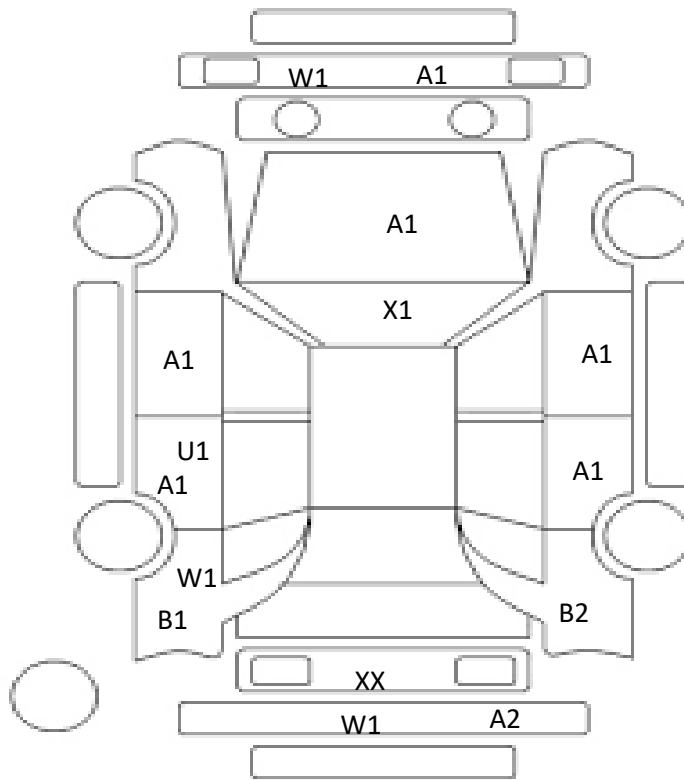

Car Number	Chassis Number
F13-I81	GRX120-0040095

(Remark)
Navigation is not working

A(Scratch) U(Dent) S(Rust) W(Uneven paint) X(Crack) C(Corrode) P(Paint Faded)
 XX(Replacement) X(Replacement requires) G(Stone chip in the glass) Scale: 1 < 2 < 3 < 4