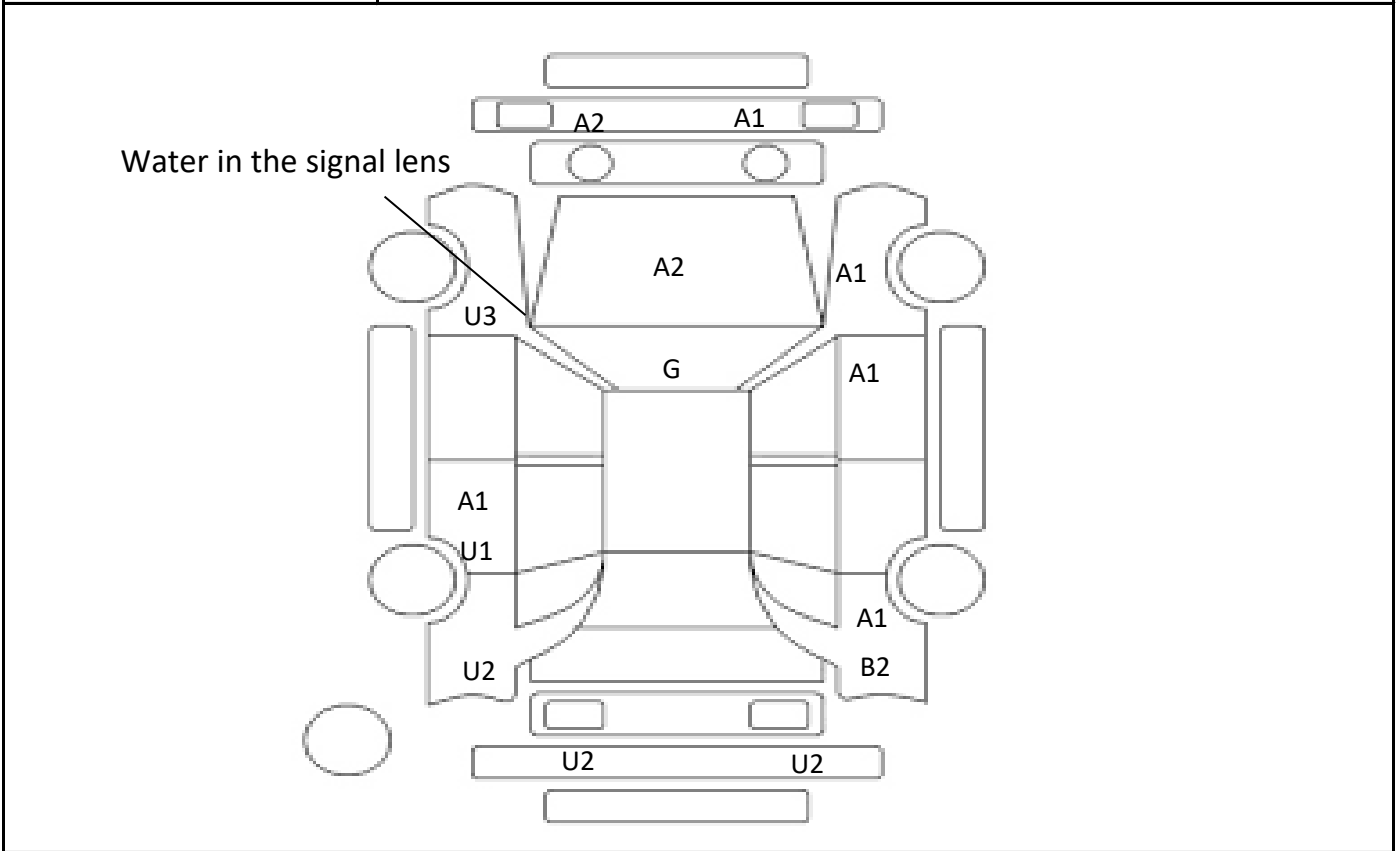

Car Number	Chassis Number
F13-H81	NKE165-7084988

(Remark)

A(Scratch) U(Dent) S(Rust) W(Uneven paint) X(Crack) C(Corrode) P(Paint Faded)
 XX(Replacement) X(Replacement requires) G(Stone chip in the glass) Scale: 1 < 2 < 3 < 4