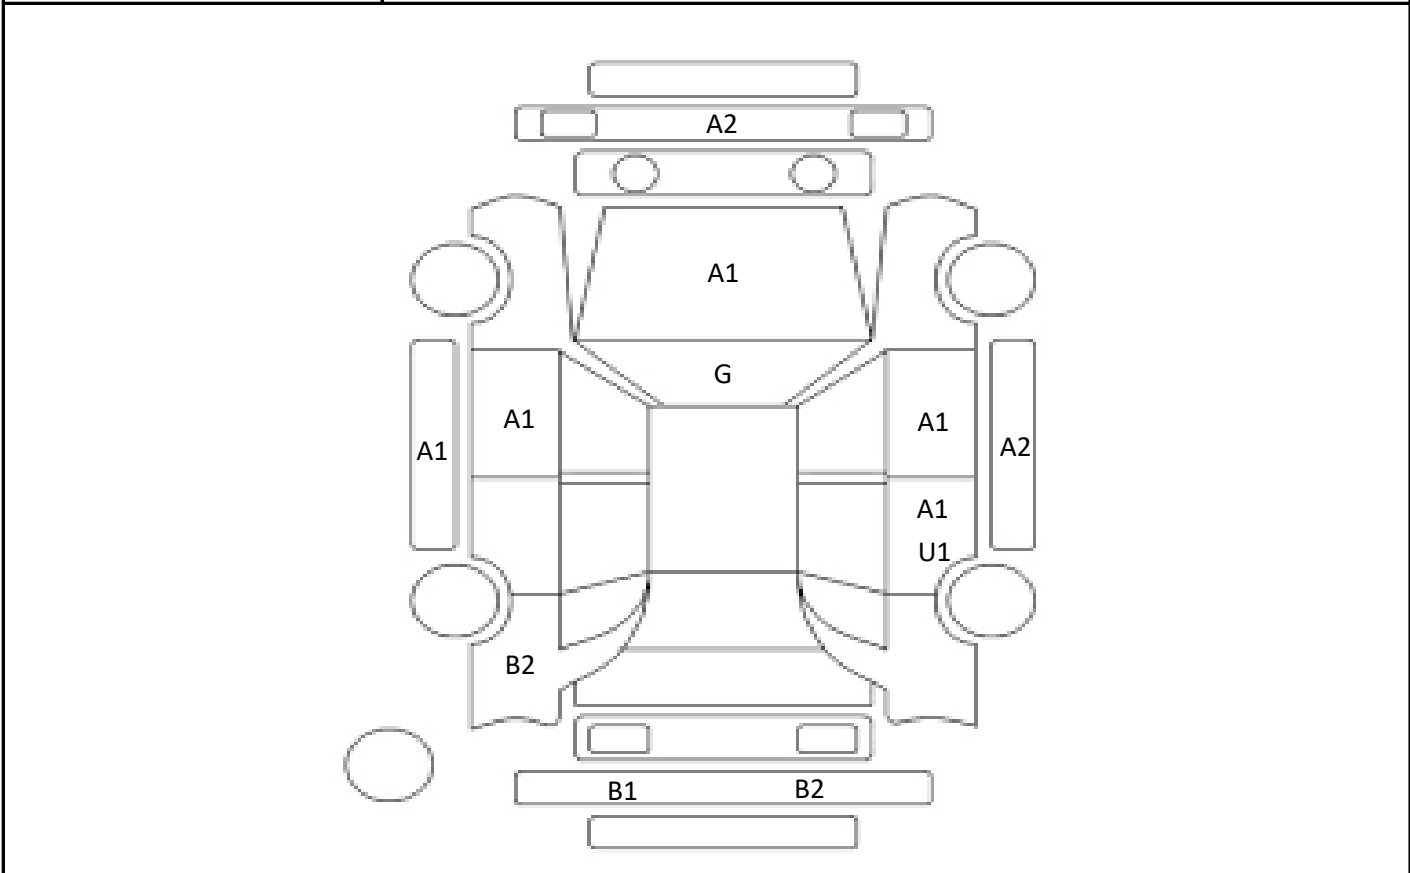

DATE
2024/7/27

Car Number	Chassis Number
F13-G54	ACV40-3144037

(Remark)

A(Scratch) U(Dent) S(Rust) W(Uneven paint) X(Crack) C(Corrode) P(Paint Faded)
 XX(Replacement) X(Replacement requires) G(Stone chip in the glass) Scale: 1 < 2 < 3 < 4