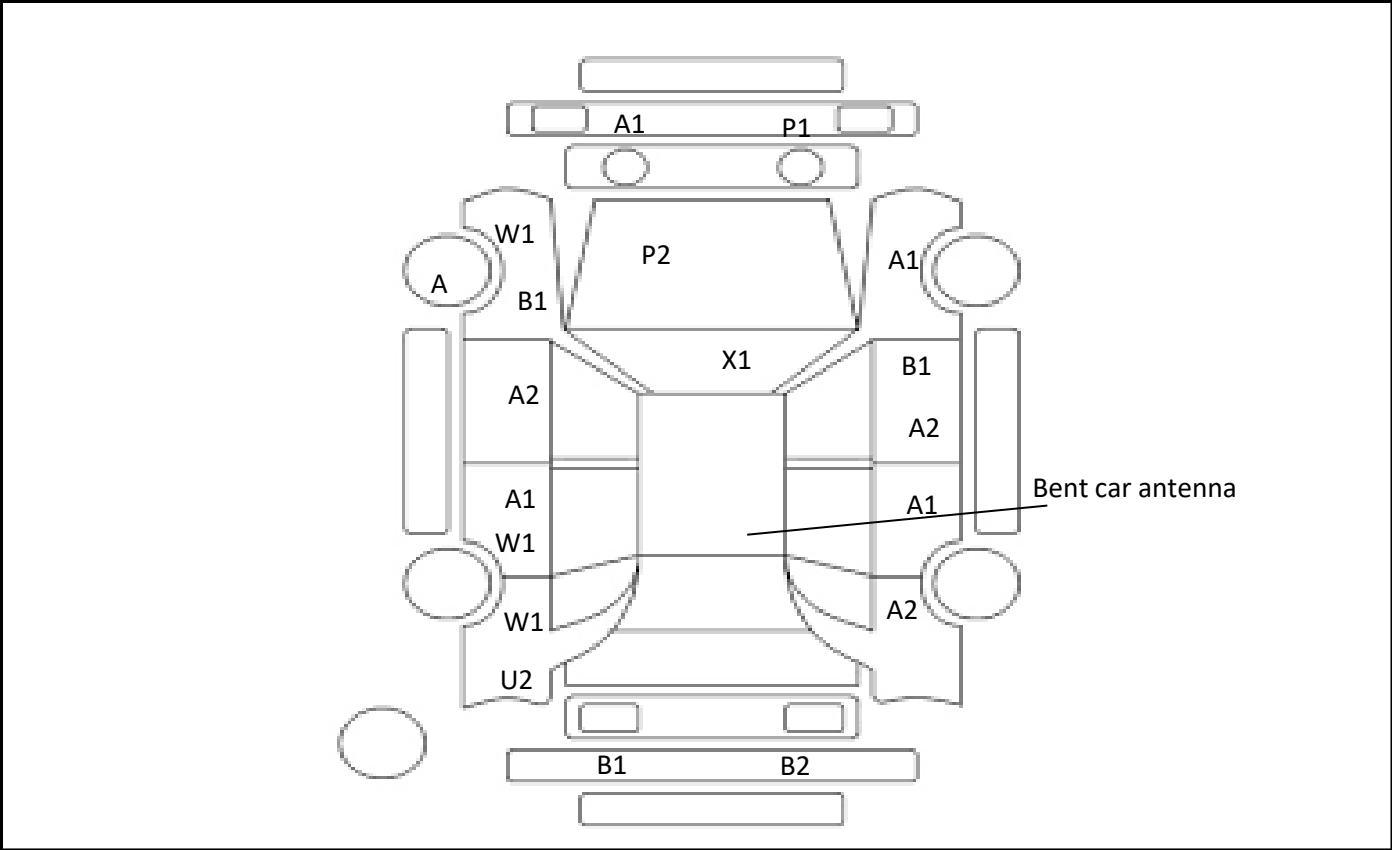

DATE
2024/8/2

Car Number	Chassis Number
F13-G33	MHU38-2072747

(Remark)
Bent car antenna

A(Scratch) U(Dent) S(Rust) W(Uneven paint) X(Crack) C(Corrode) P(Paint Faded)

XX(Replacement) X(Replacement requires) G(Stone chip in the glass) Scale: 1 < 2 < 3 < 4