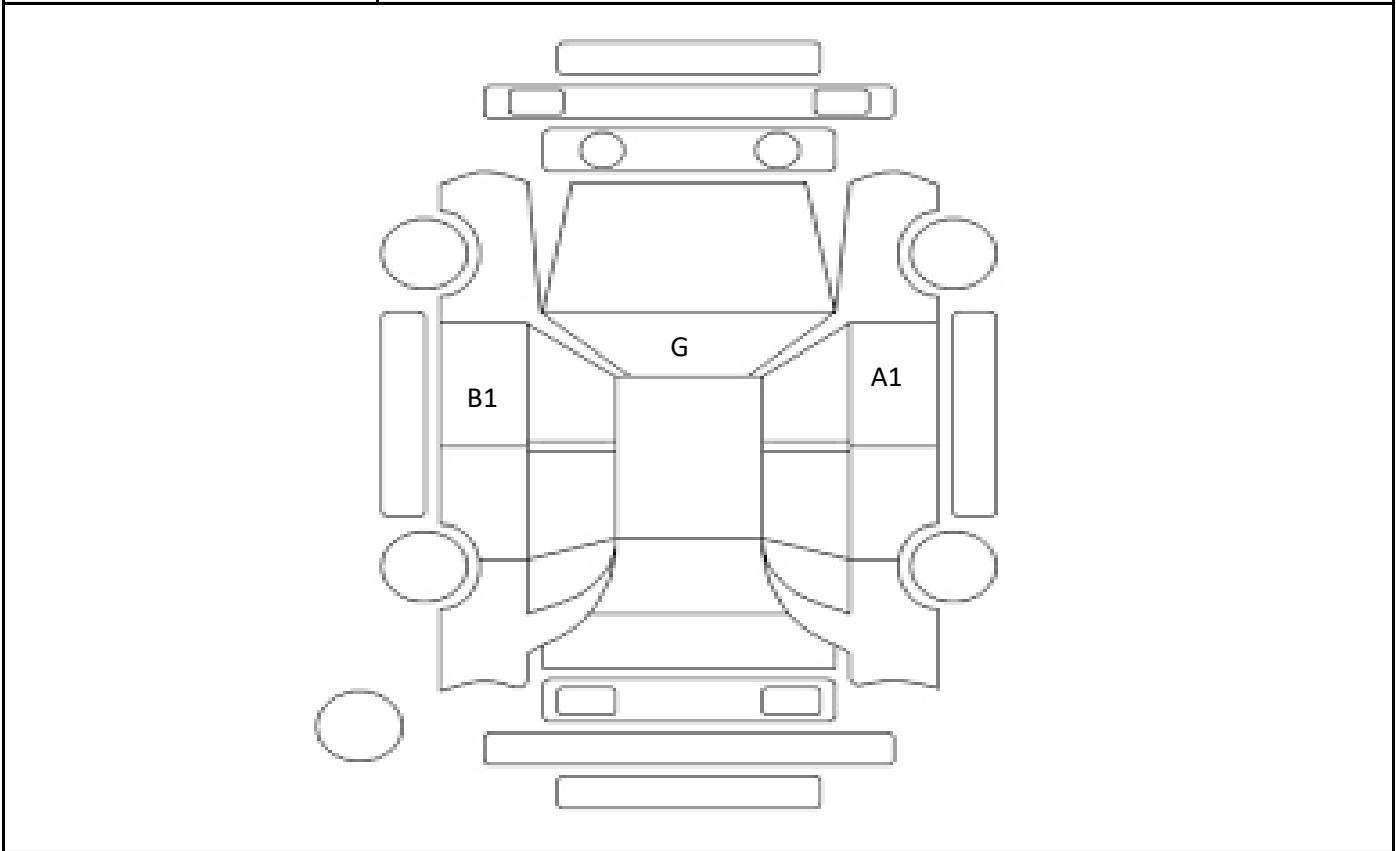

DATE
2024/6/21

Car Number	Chassis Number
F13-F75	GRX120-3073030

(Remark)

A(Scratch)      U(Dent)      S(Rust)      W(Uneven paint)      X(Crack)      C(Corrode)      P(Paint Faded)  
 XX(Replacement)      X(Replacement requires)      G(Stone chip in the glass)      Scale: 1 < 2 < 3 < 4