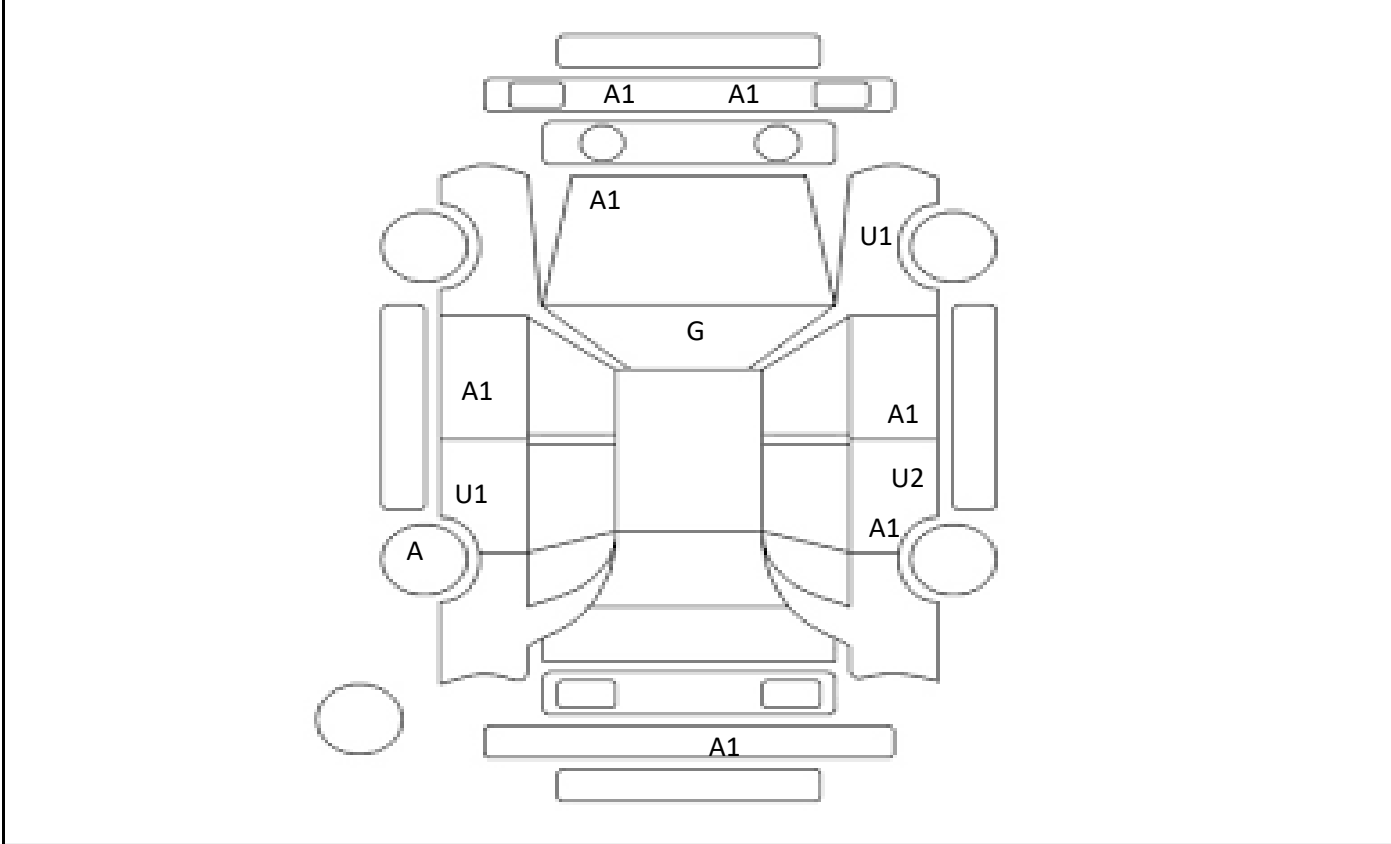

Car Number	Chassis Number
F13-F59	AWS210-6014188

(Remark)

A(Scratch) U(Dent) S(Rust) W(Uneven paint) X(Crack) C(Corrode) P(Paint Faded)
 XX(Replacement) X(Replacement requires) G(Stone chip in the glass) Scale: 1 < 2 < 3 < 4