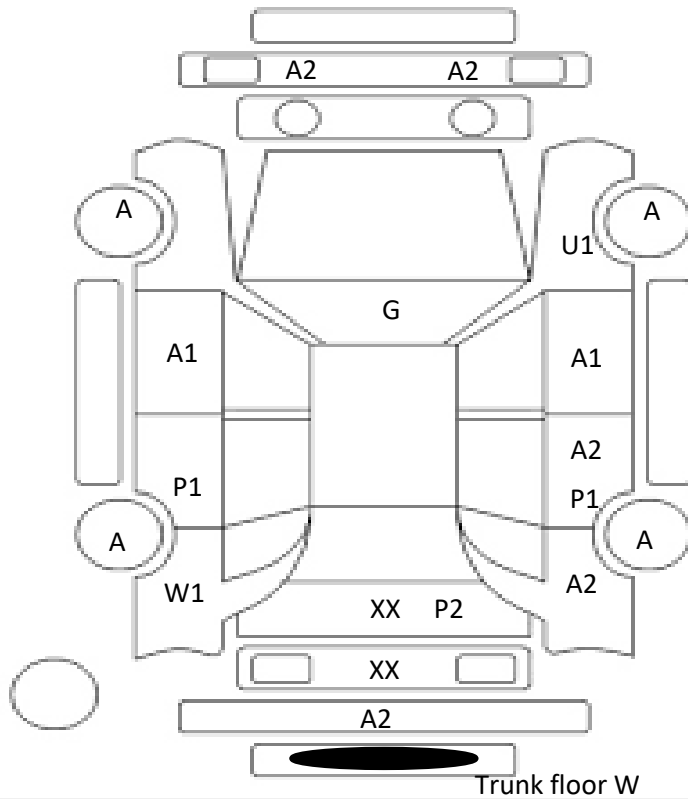

Car Number	Chassis Number
F13-F07	NHW20-7690626

(Remark)

A(Scratch) U(Dent) S(Rust) W(Uneven paint) X(Crack) C(Corrode) P(Paint Faded)
 XX(Replacement) X(Replacement requires) G(Stone chip in the glass) Scale: 1 < 2 < 3 < 4