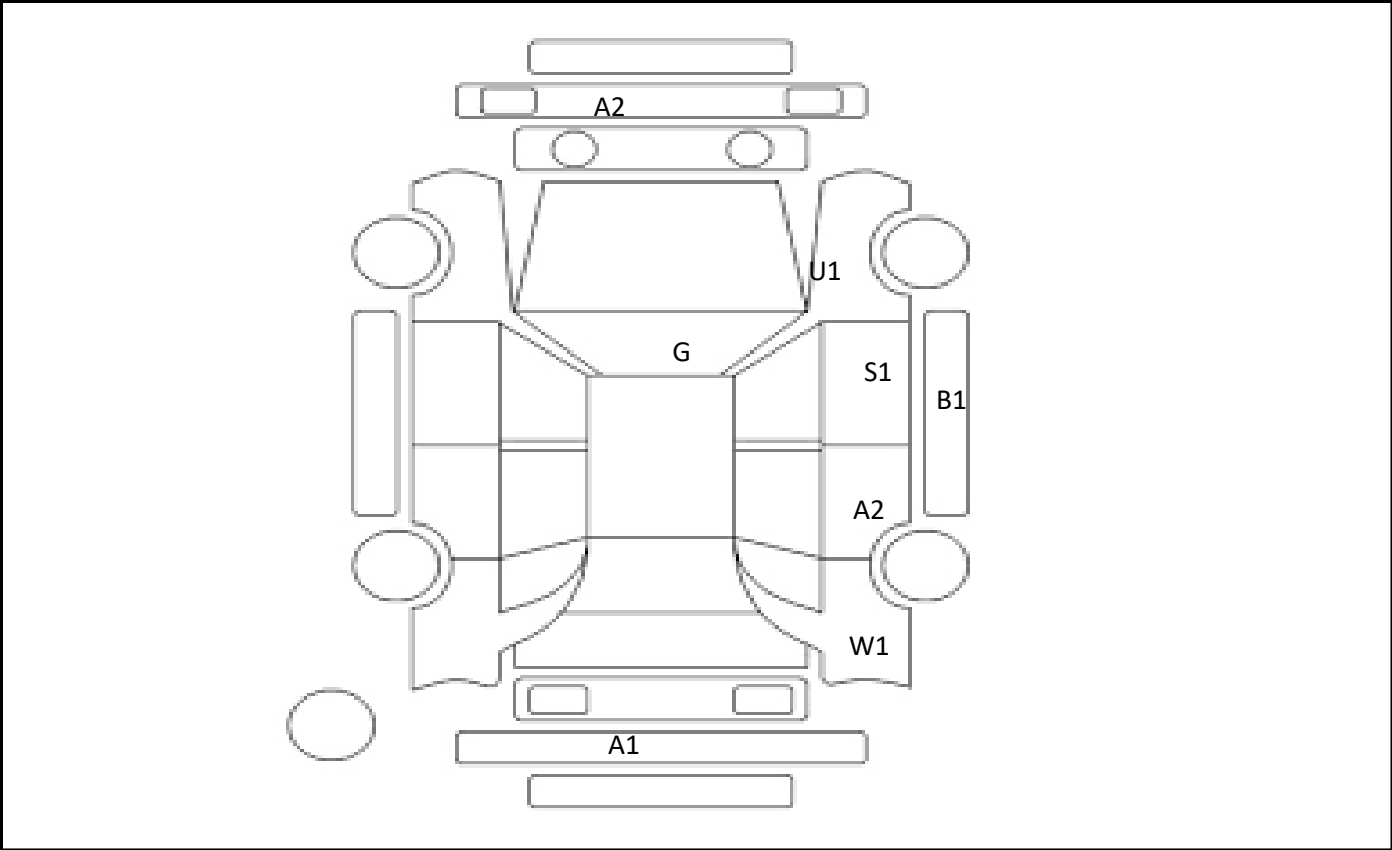

DATE
2024/10/22

Car Number	Chassis Number
F12-J28	ZVW30-5348286

(Remark)

A(Scratch)    U(Dent)    S(Rust)    W(Uneven paint)    X(Crack)    C(Corrode)    P(Paint Faded)  
 XX(Replacement)    X(Replacement requires)    G(Stone chip in the glass)    Scale: 1 < 2 < 3 < 4