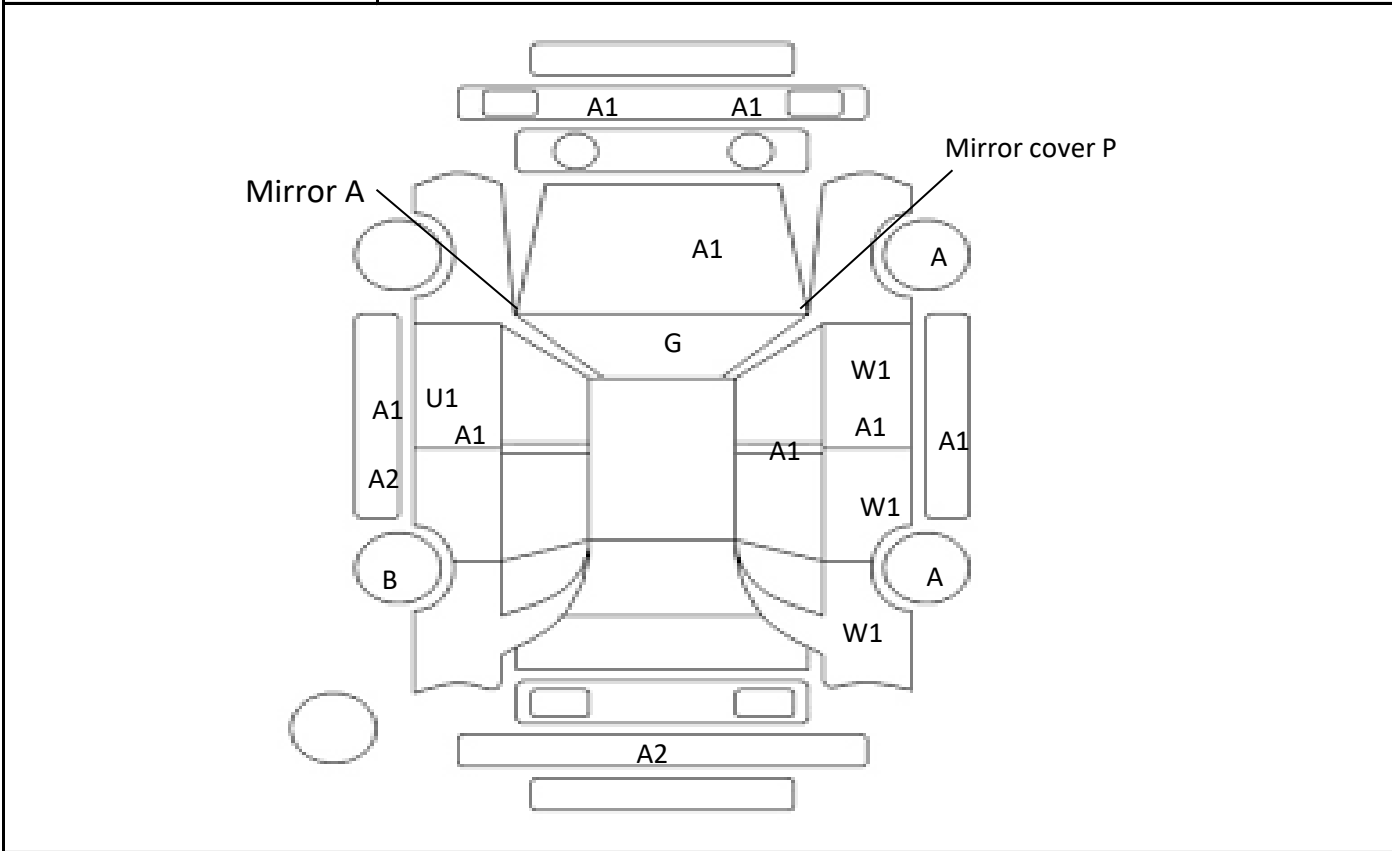

Car Number	Chassis Number
F12-I65	ZWA10-2262271

(Remark)

A(Scratch) U(Dent) S(Rust) W(Uneven paint) X(Crack) C(Corrode) P(Paint Faded)
 XX(Replacement) X(Replacement requires) G(Stone chip in the glass) Scale: 1 < 2 < 3 < 4