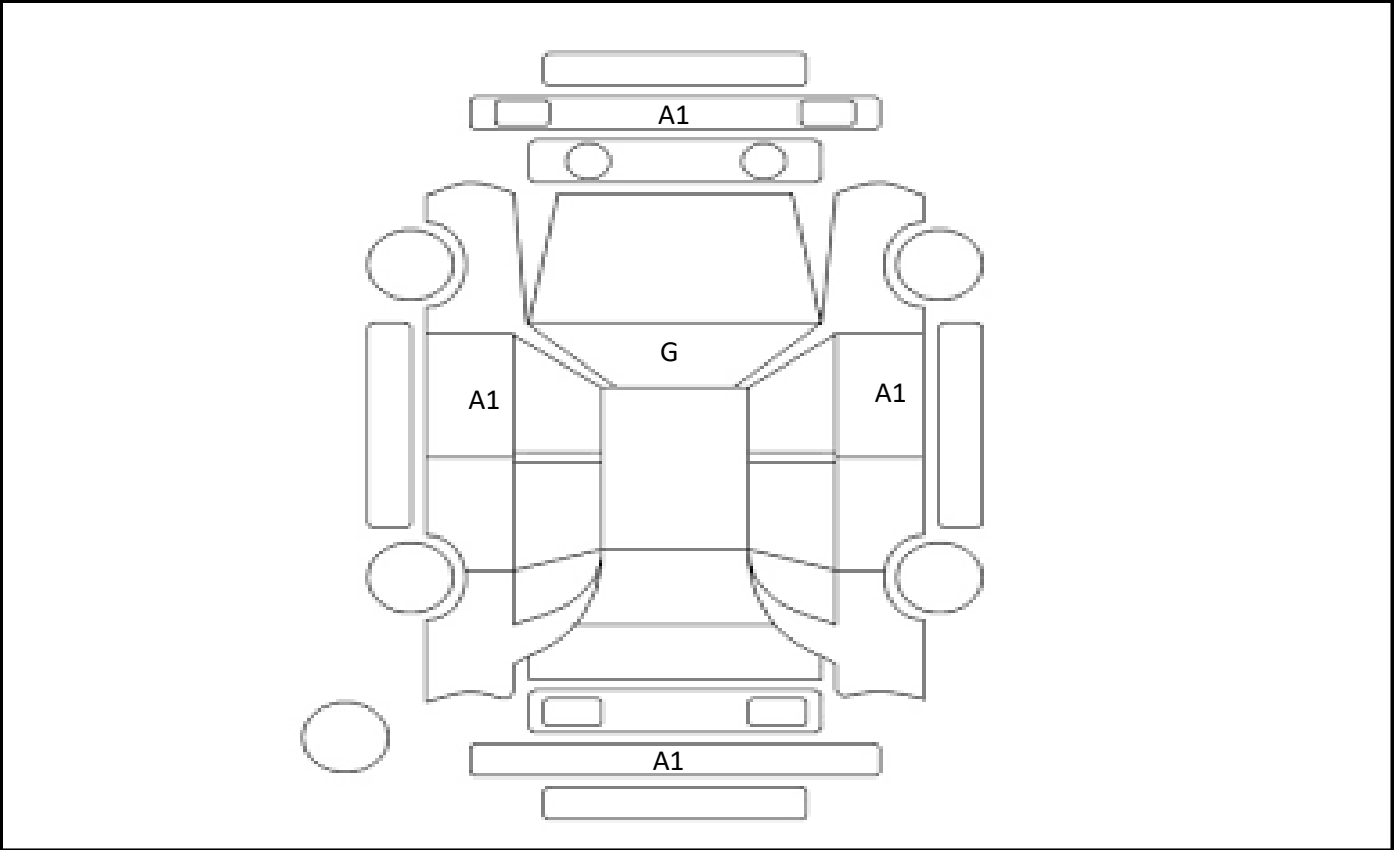

DATE
2024/9/5

Car Number	Chassis Number
F12-H80	ZRR70-0251760

(Remark)

A(Scratch)    U(Dent)    S(Rust)    W(Uneven paint)    X(Crack)    C(Corrode)    P(Paint Faded)  
 XX(Replacement)    X(Replacement requires)    G(Stone chip in the glass)    Scale: 1 < 2 < 3 < 4