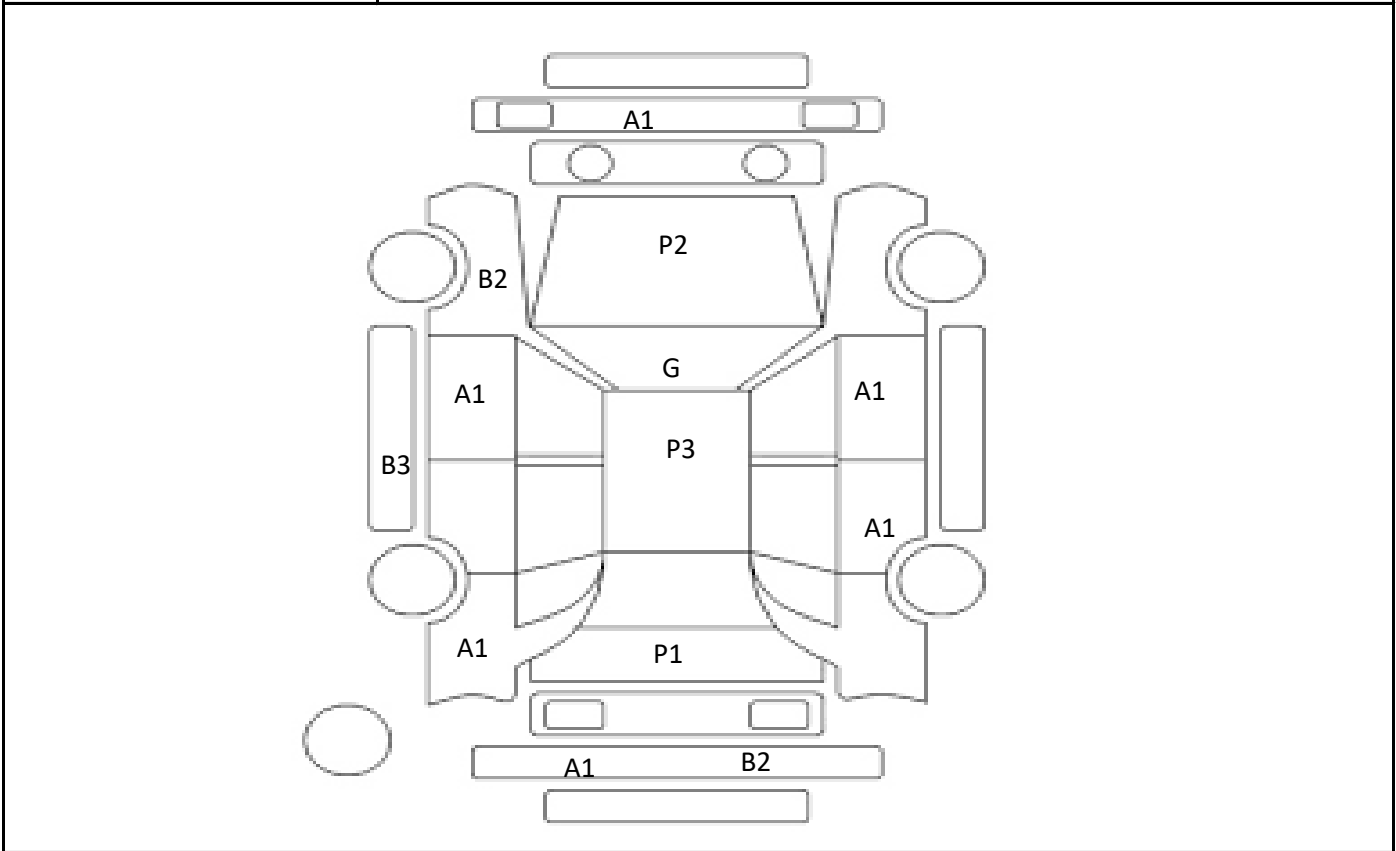

Car Number	Chassis Number
F12-H32	NHW20-3560430

(Remark)

A(Scratch) U(Dent) S(Rust) W(Uneven paint) X(Crack) C(Corrode) P(Paint Faded)
 XX(Replacement) X(Replacement requires) G(Stone chip in the glass) Scale: 1 < 2 < 3 < 4