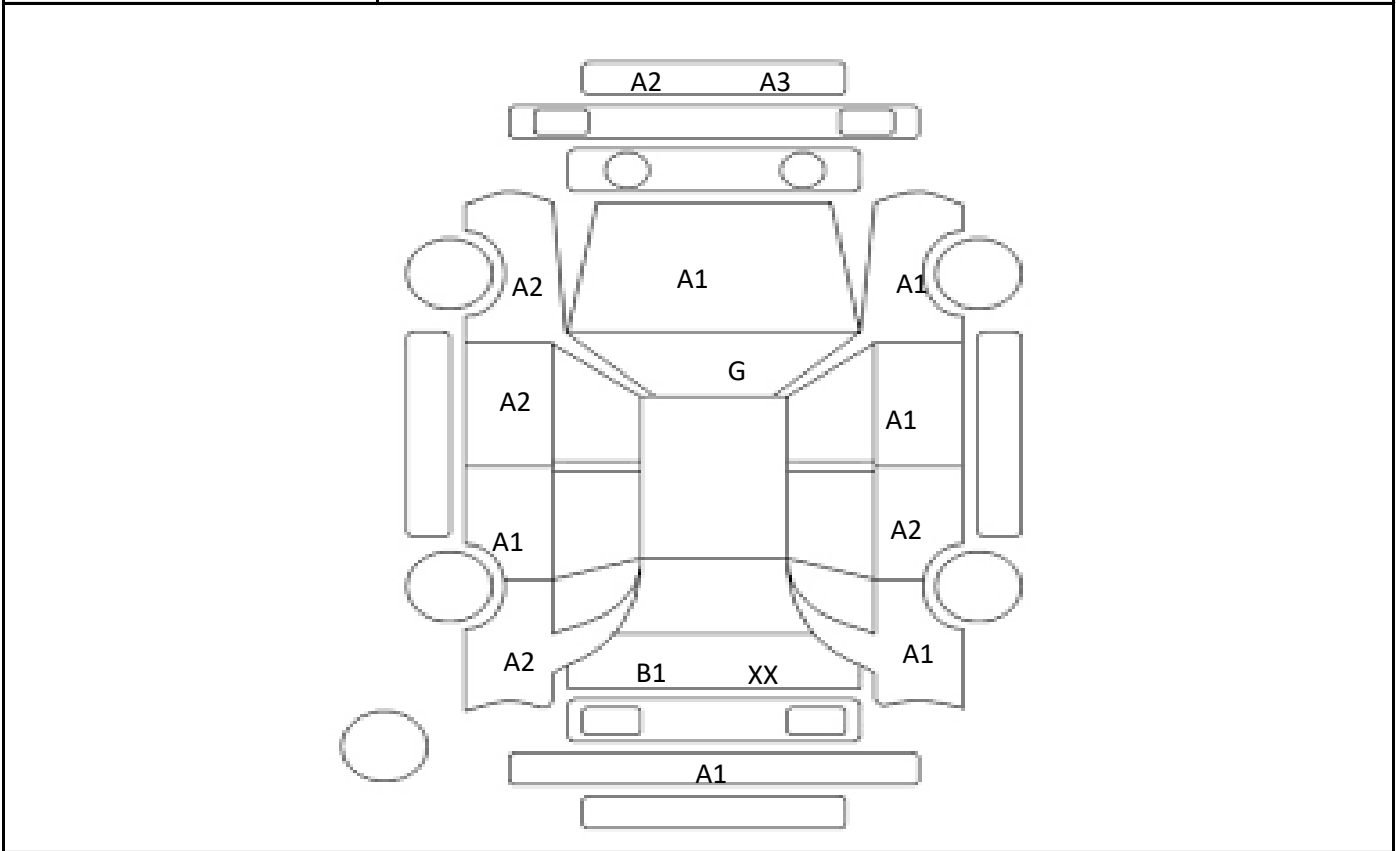

Car Number	Chassis Number
F12-G69	ZWR80-0068973

(Remark)

A(Scratch) U(Dent) S(Rust) W(Uneven paint) X(Crack) C(Corrode) P(Paint Faded)
 XX(Replacement) X(Replacement requires) G(Stone chip in the glass) Scale: 1 < 2 < 3 < 4