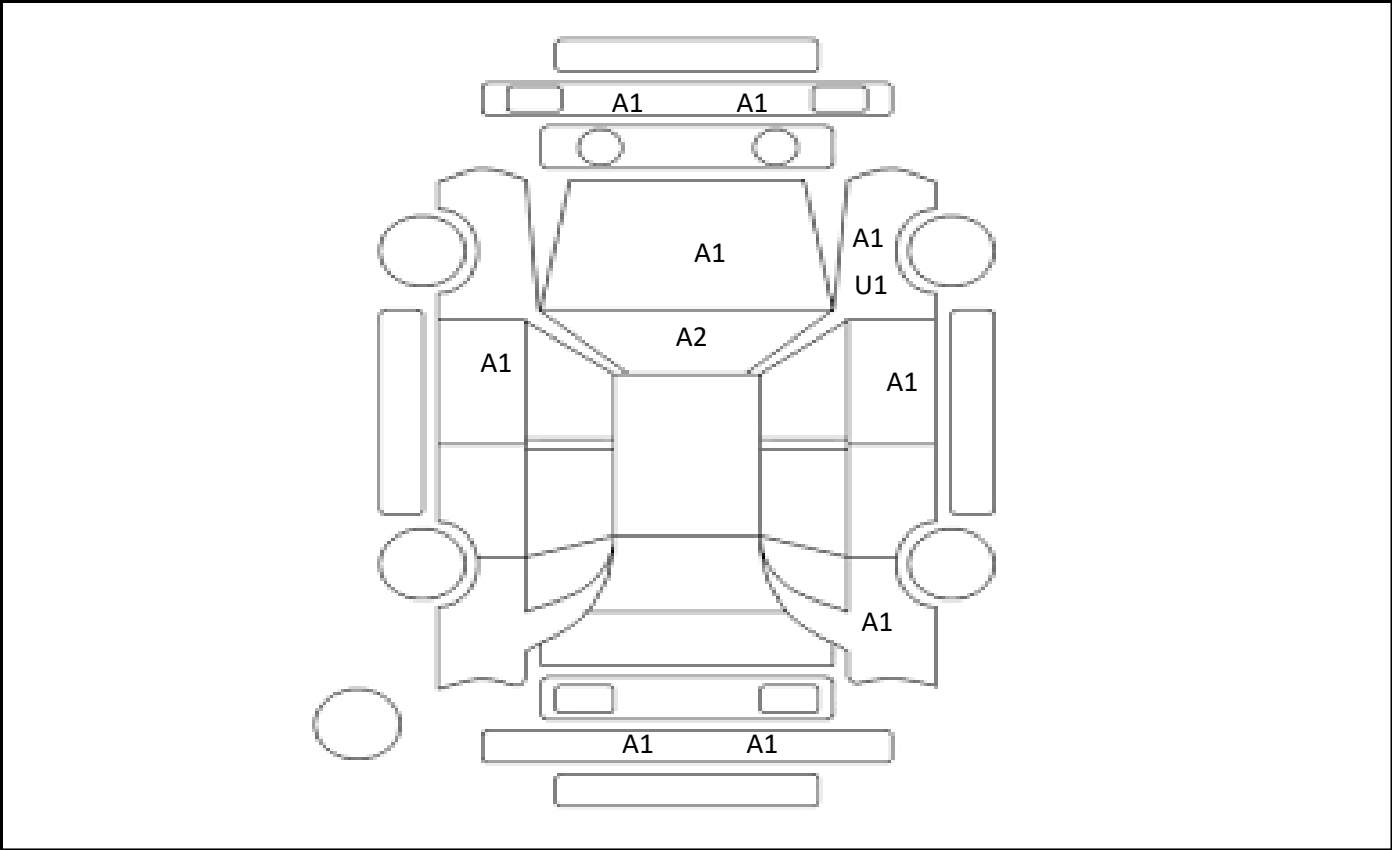

DATE
2024/6/20

Car Number	Chassis Number
F12-F73	ZVW41-32345829

(Remark)

A(Scratch)    U(Dent)    S(Rust)    W(Uneven paint)    X(Crack)    C(Corrode)    P(Paint Faded)

XX(Replacement)    X(Replacement requires)    G(Stone chip in the glass)    Scale: 1 < 2 < 3 < 4