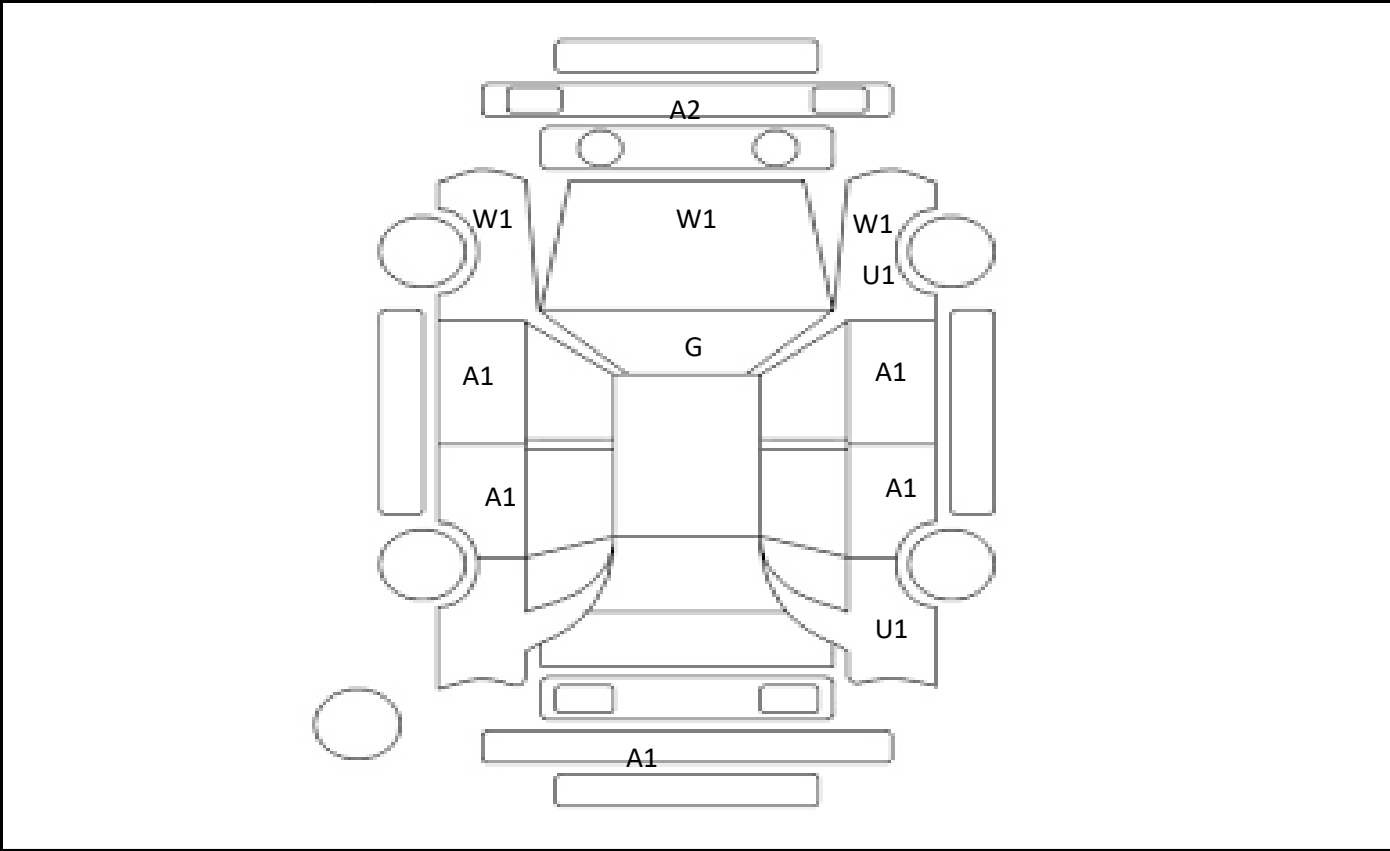

DATE
2024/6/19

Car Number	Chassis Number
F11-F48	ATH20-8032917

(Remark)

A(Scratch)    U(Dent)    S(Rust)    W(Uneven paint)    X(Crack)    C(Corrode)    P(Paint Faded)  
 XX(Replacement)    X(Replacement requires)    G(Stone chip in the glass)    Scale: 1 < 2 < 3 < 4