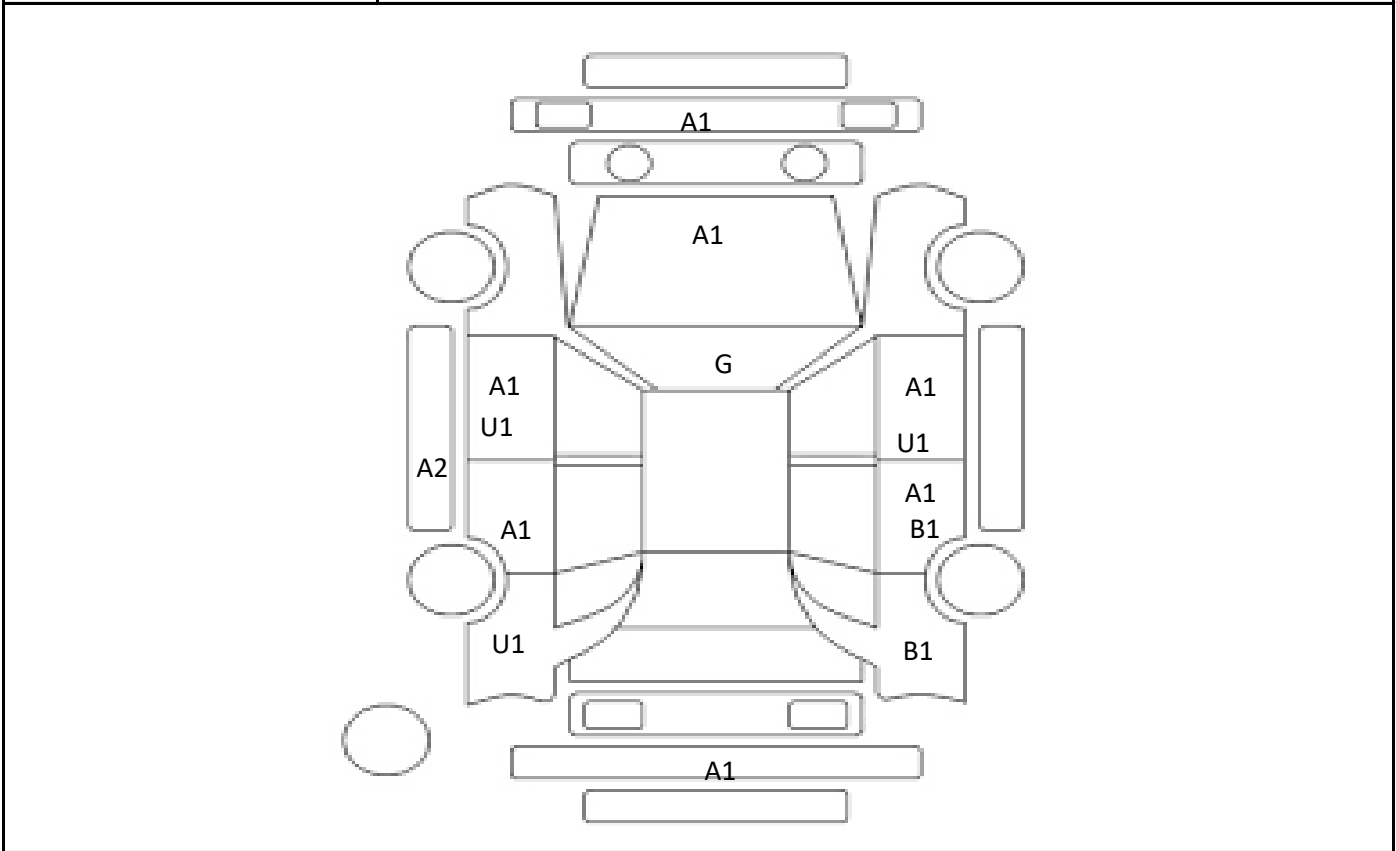

Car Number	Chassis Number
F10-L49	ZVW55-8007244

(Remark)
Disable touch screen

A(Scratch) U(Dent) S(Rust) W(Uneven paint) X(Crack) C(Corrode) P(Paint Faded)

XX(Replacement) X(Replacement requires) G(Stone chip in the glass) Scale: 1 < 2 < 3 < 4