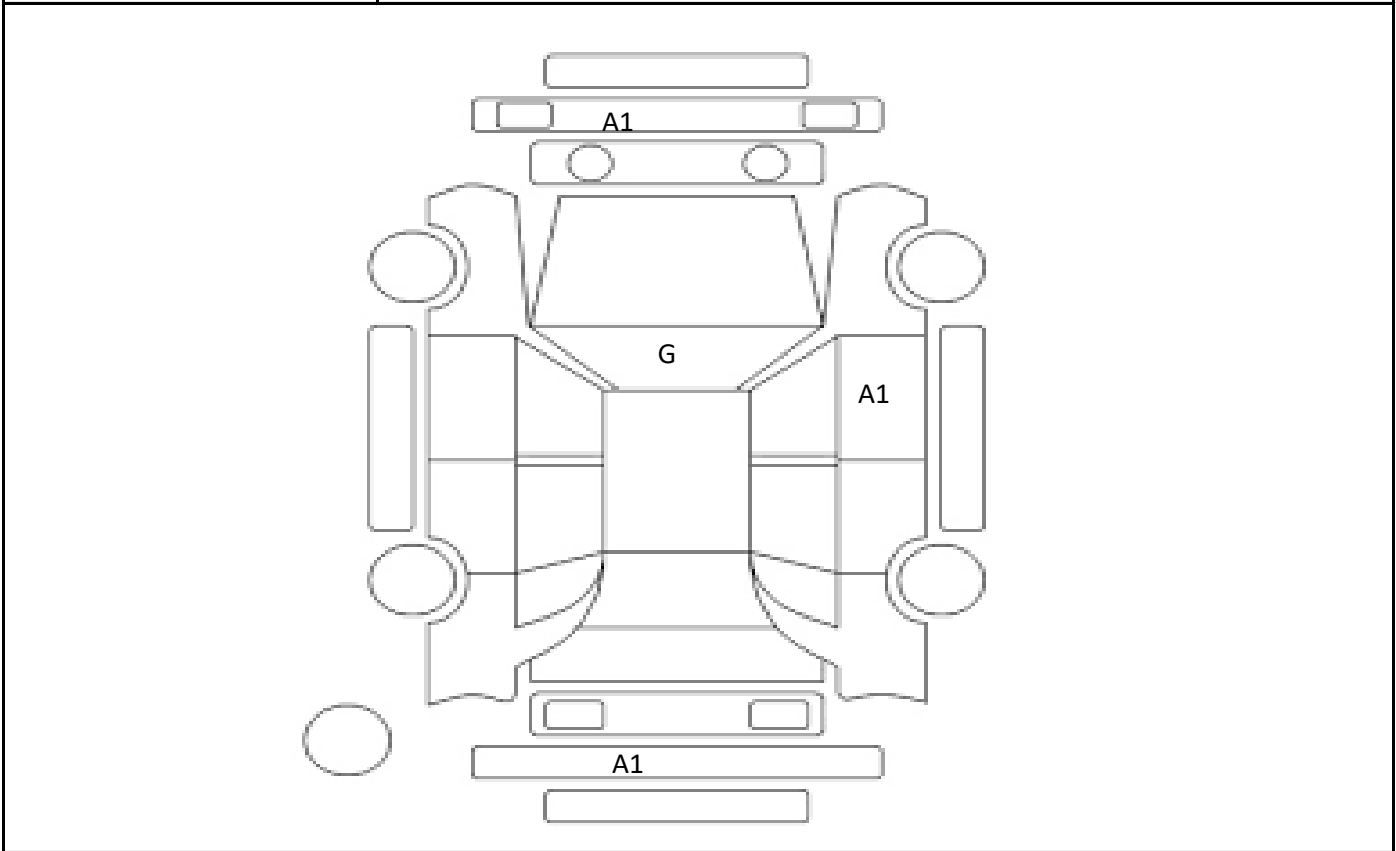

Car Number	Chassis Number
F10-H81	GYL25-0005026

(Remark)

A(Scratch) U(Dent) S(Rust) W(Uneven paint) X(Crack) C(Corrode) P(Paint Faded)
 XX(Replacement) X(Replacement requires) G(Stone chip in the glass) Scale: 1 < 2 < 3 < 4