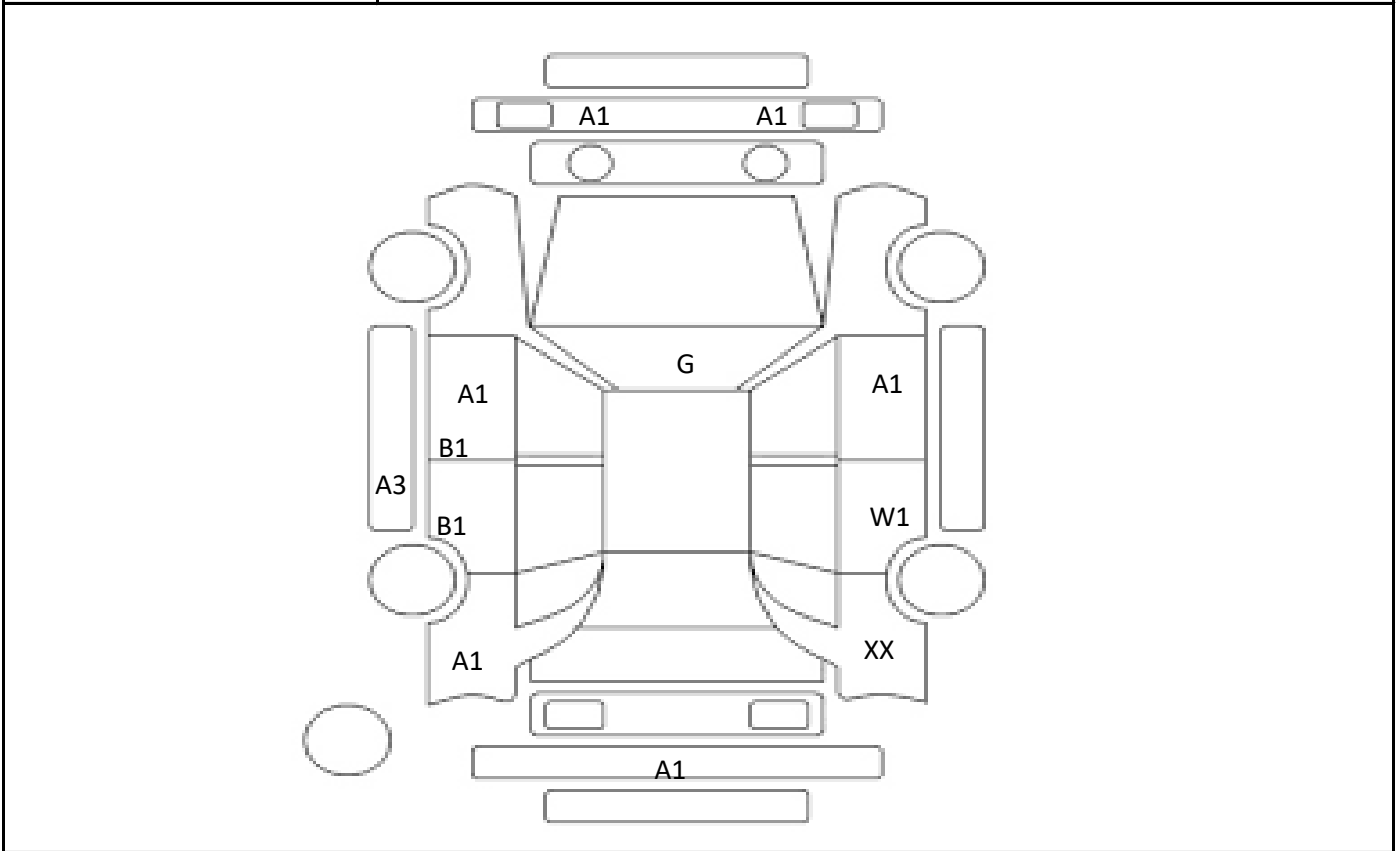

Car Number	Chassis Number
F10-H41	ZVW30-5713449

(Remark)

A(Scratch) U(Dent) S(Rust) W(Uneven paint) X(Crack) C(Corrode) P(Paint Faded)
 XX(Replacement) X(Replacement requires) G(Stone chip in the glass) Scale: 1 < 2 < 3 < 4