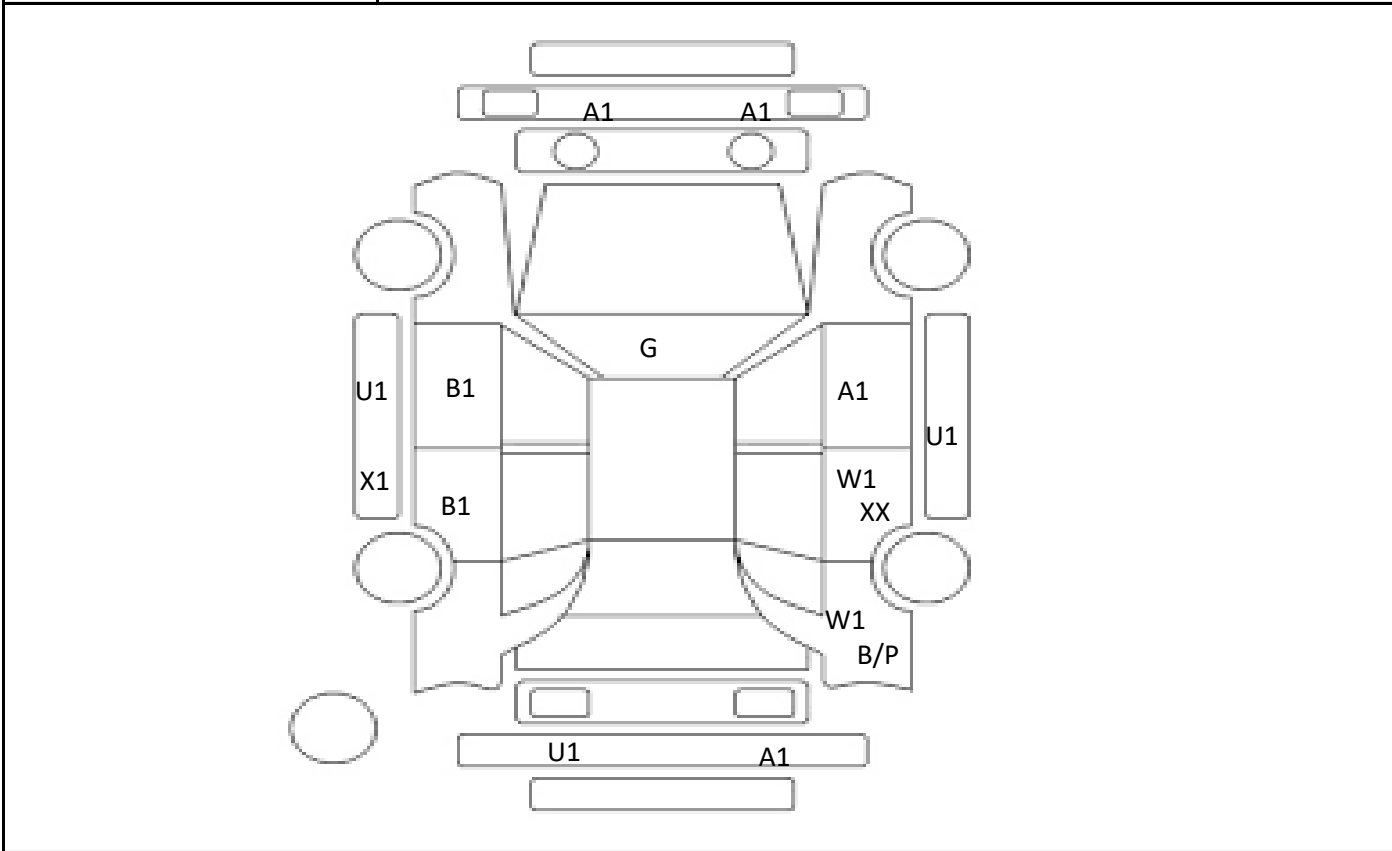

Car Number	Chassis Number
F09-J90	ZWR80-0028466

(Remark)

A(Scratch) U(Dent) S(Rust) W(Uneven paint) X(Crack) C(Corrode) P(Paint Faded)
 XX(Replacement) X(Replacement requires) G(Stone chip in the glass) Scale: 1 < 2 < 3 < 4