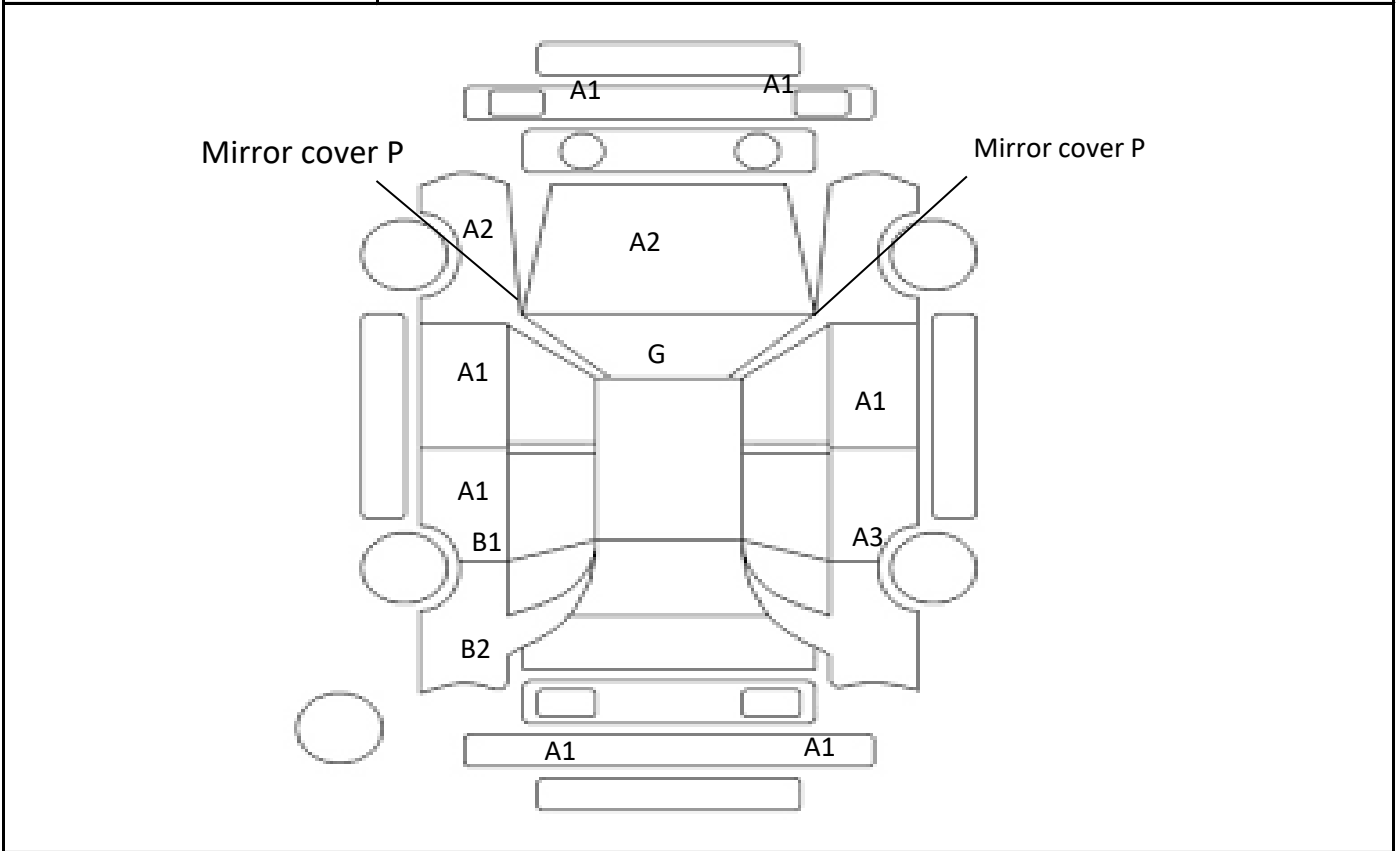

Car Number	Chassis Number
F09-J24	ZVW40-3110997

(Remark)

A(Scratch) U(Dent) S(Rust) W(Uneven paint) X(Crack) C(Corrode) P(Paint Faded)
 XX(Replacement) X(Replacement requires) G(Stone chip in the glass) Scale: 1 < 2 < 3 < 4