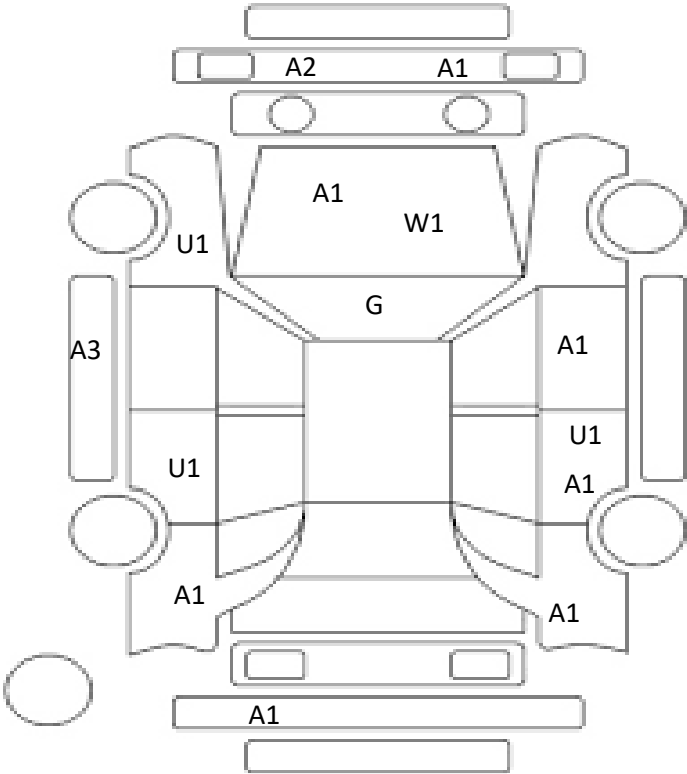

DATE
2024/8/27

Car Number	Chassis Number
F09-H90	ZVW50-6018763

(Remark)
ITS©

A(Scratch) U(Dent) S(Rust) W(Uneven paint) X(Crack) C(Corrode) P(Paint Faded)
 XX(Replacement) X(Replacement requires) G(Stone chip in the glass) Scale: 1 < 2 < 3 < 4