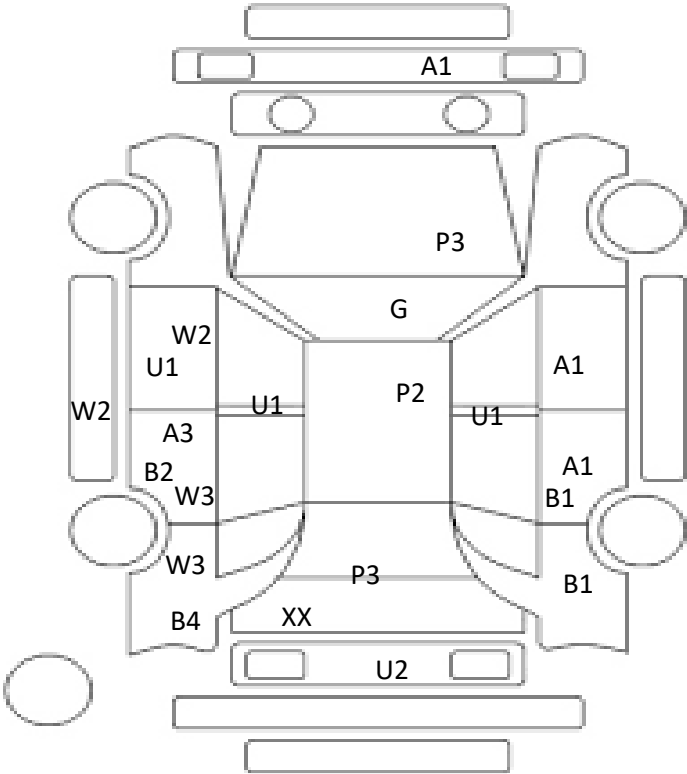

DATE
2024/8/28

Car Number	Chassis Number
F09-H72	NZE141-9134599

(Remark)

A(Scratch)      U(Dent)      S(Rust)      W(Uneven paint)      X(Crack)      C(Corrode)      P(Paint Faded)  
 XX(Replacement)      X(Replacement requires)      G(Stone chip in the glass)      Scale: 1 < 2 < 3 < 4