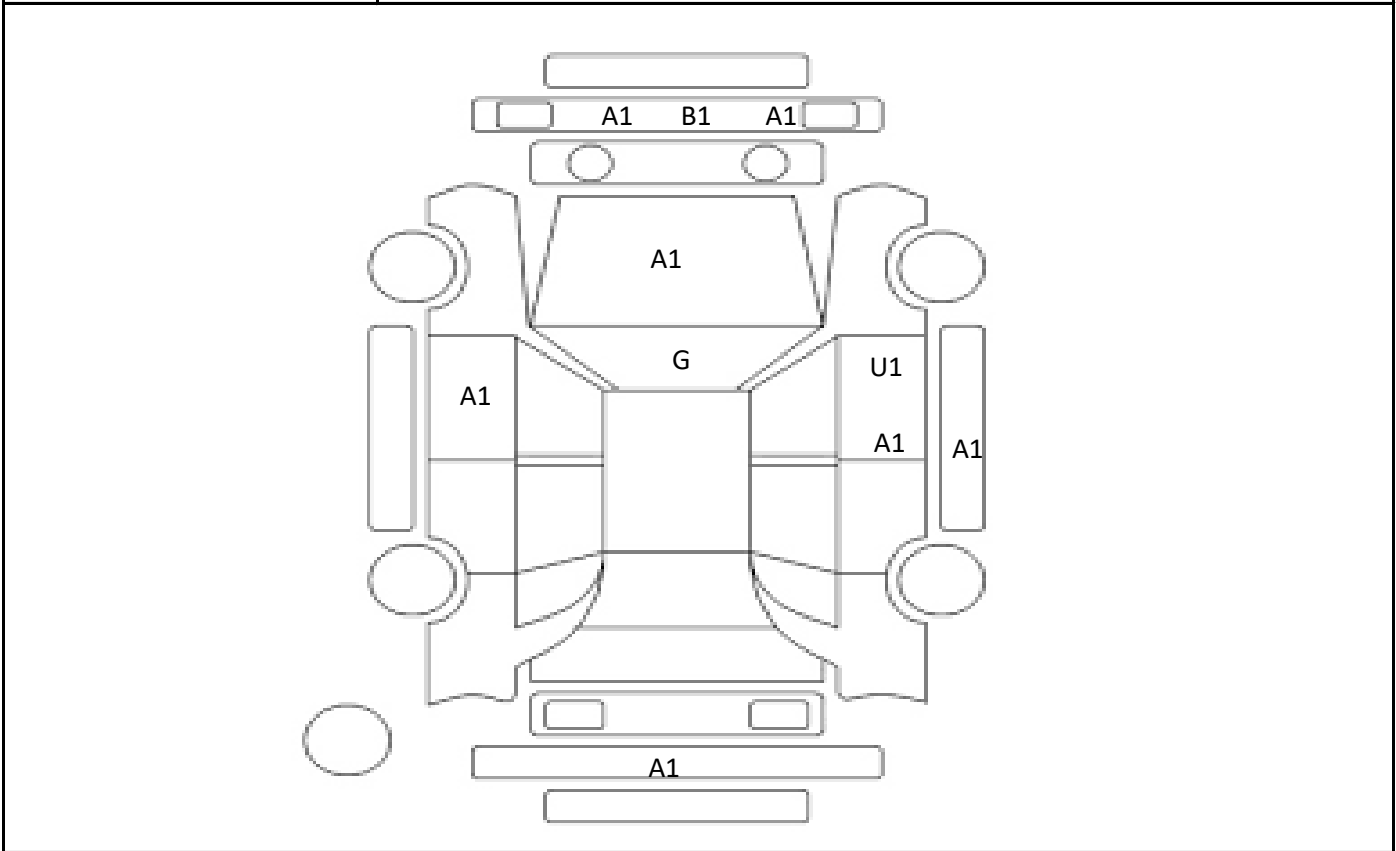

Car Number	Chassis Number
F09-H71	ACA31-5032074

(Remark)

A(Scratch)      U(Dent)      S(Rust)      W(Uneven paint)      X(Crack)      C(Corrode)      P(Paint Faded)  
 XX(Replacement)      X(Replacement requires)      G(Stone chip in the glass)      Scale: 1 < 2 < 3 < 4