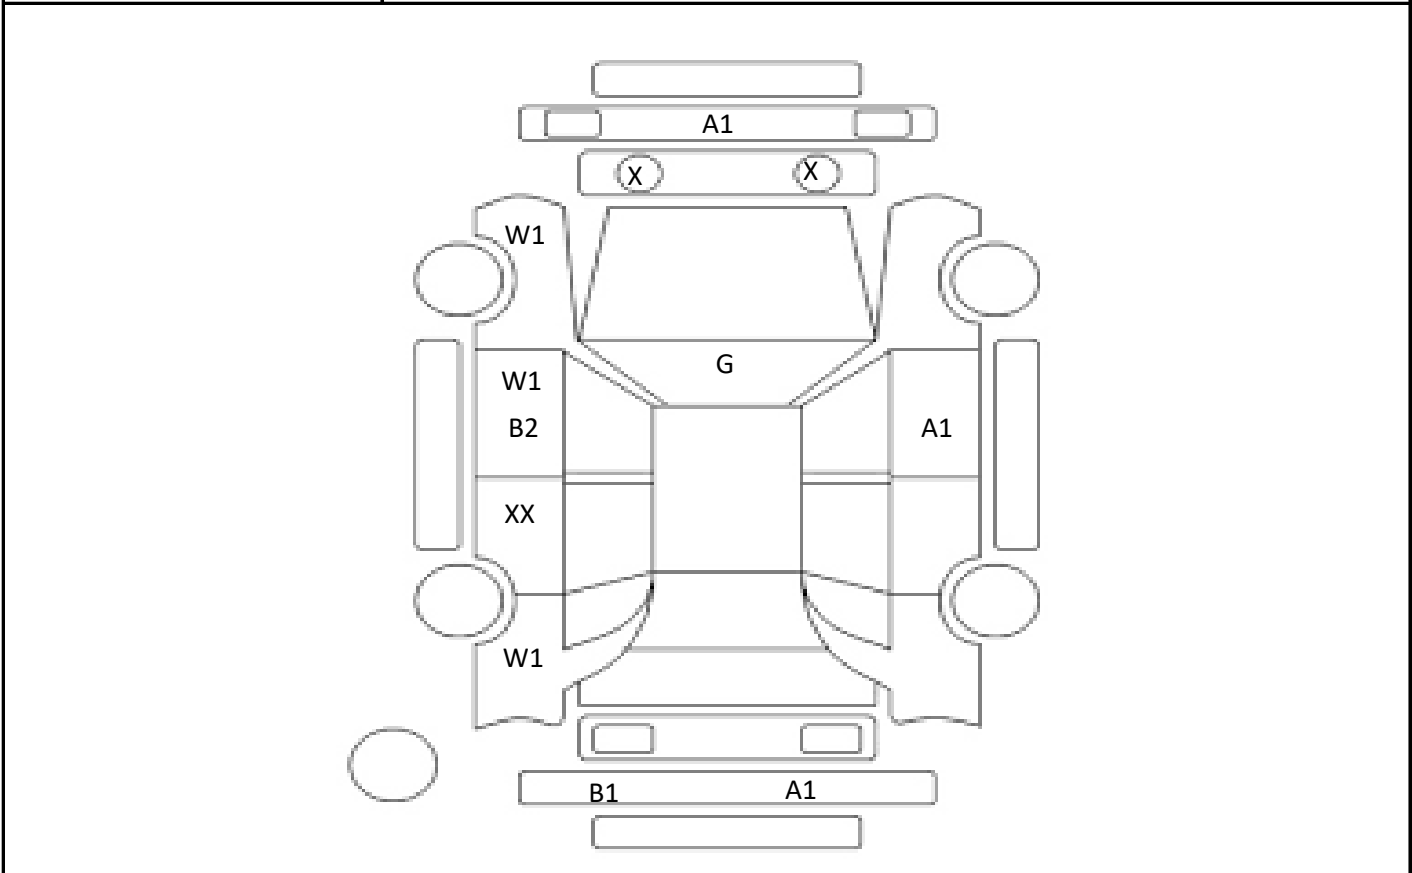

DATE
2024/7/25

Car Number	Chassis Number
F09-G85	ACA33-5248616

(Remark)

A(Scratch) U(Dent) S(Rust) W(Uneven paint) X(Crack) C(Corrode) P(Paint Faded)
 XX(Replacement) X(Replacement requires) G(Stone chip in the glass) Scale: 1 < 2 < 3 < 4