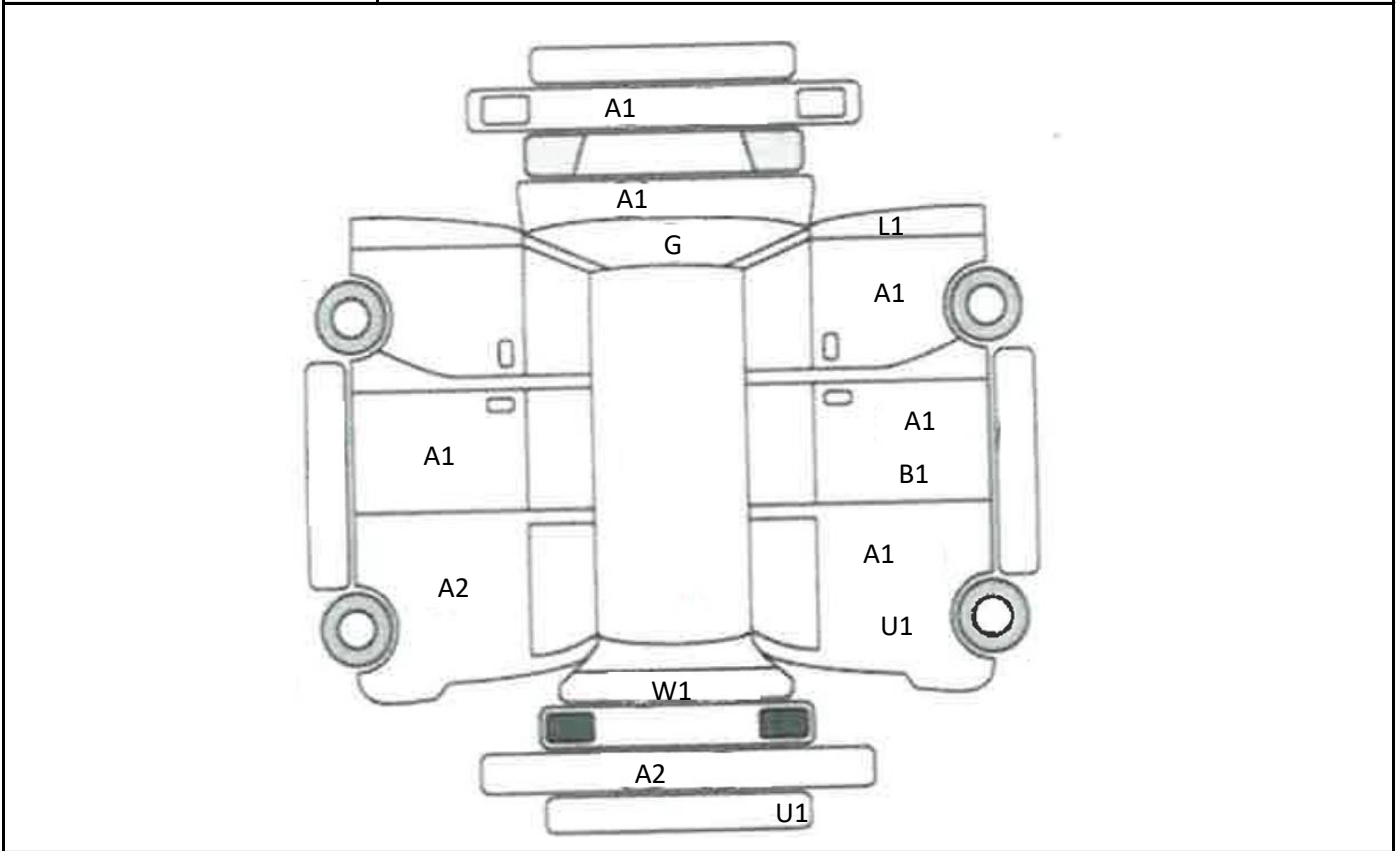

DATE
2024/6/26

Car Number	Chassis Number
F09-F42	NCP55-0123237

(Remark)

A(Scratch) U(Dent) S(Rust) W(Uneven paint) X(Crack) C(Corrode) P(Paint Faded)
 XX(Replacement) X(Replacement requires) G(Stone chip in the glass) Scale: 1 < 2 < 3 < 4