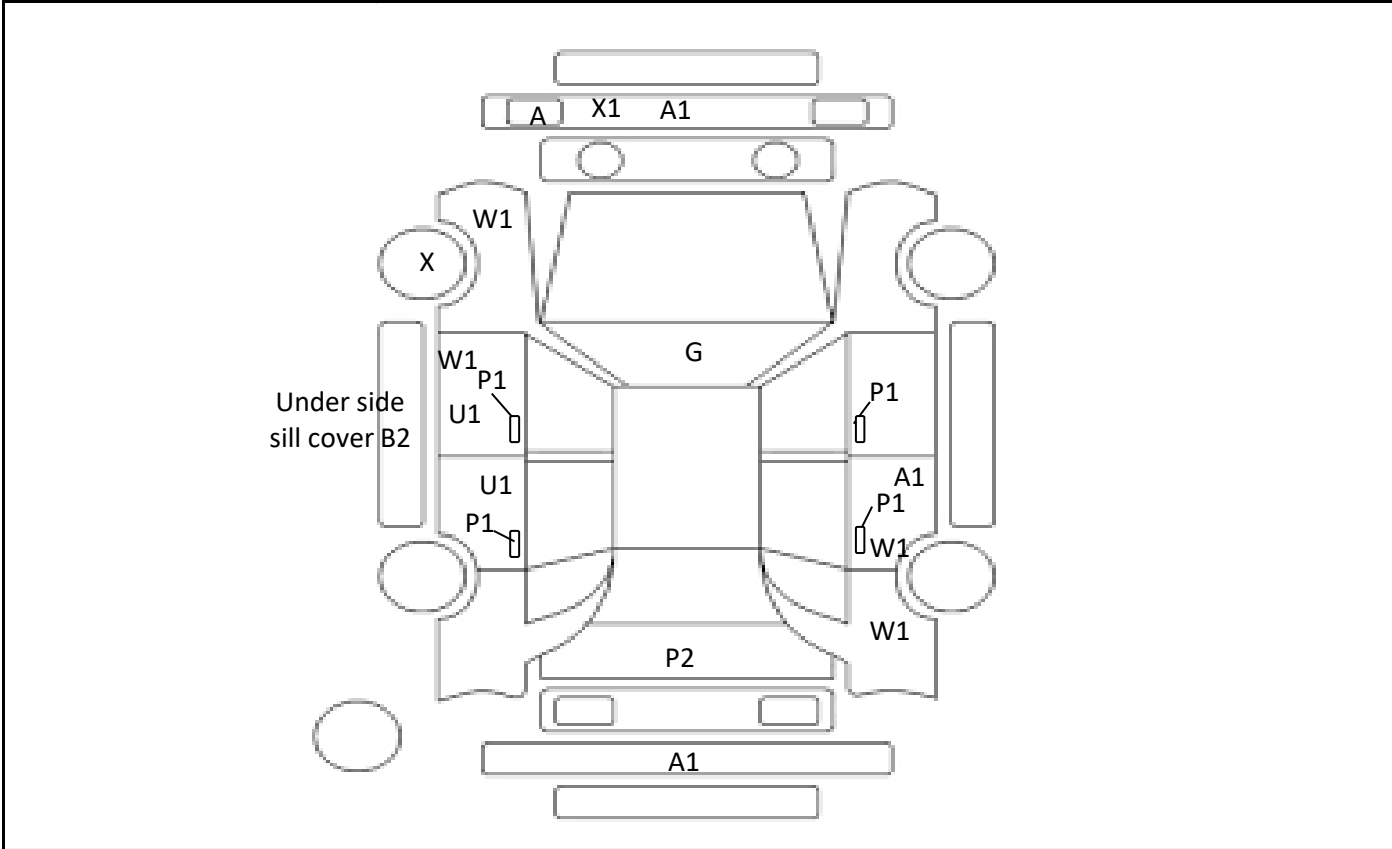

Car Number	Chassis Number
F09-C66	NHW20-7025246

(Remark)

A(Scratch) U(Dent) S(Rust) W(Uneven paint) X(Crack) C(Corrode) P(Paint Faded)
 XX(Replacement) X(Replacement requires) G(Stone chip in the glass) Scale: 1 < 2 < 3 < 4