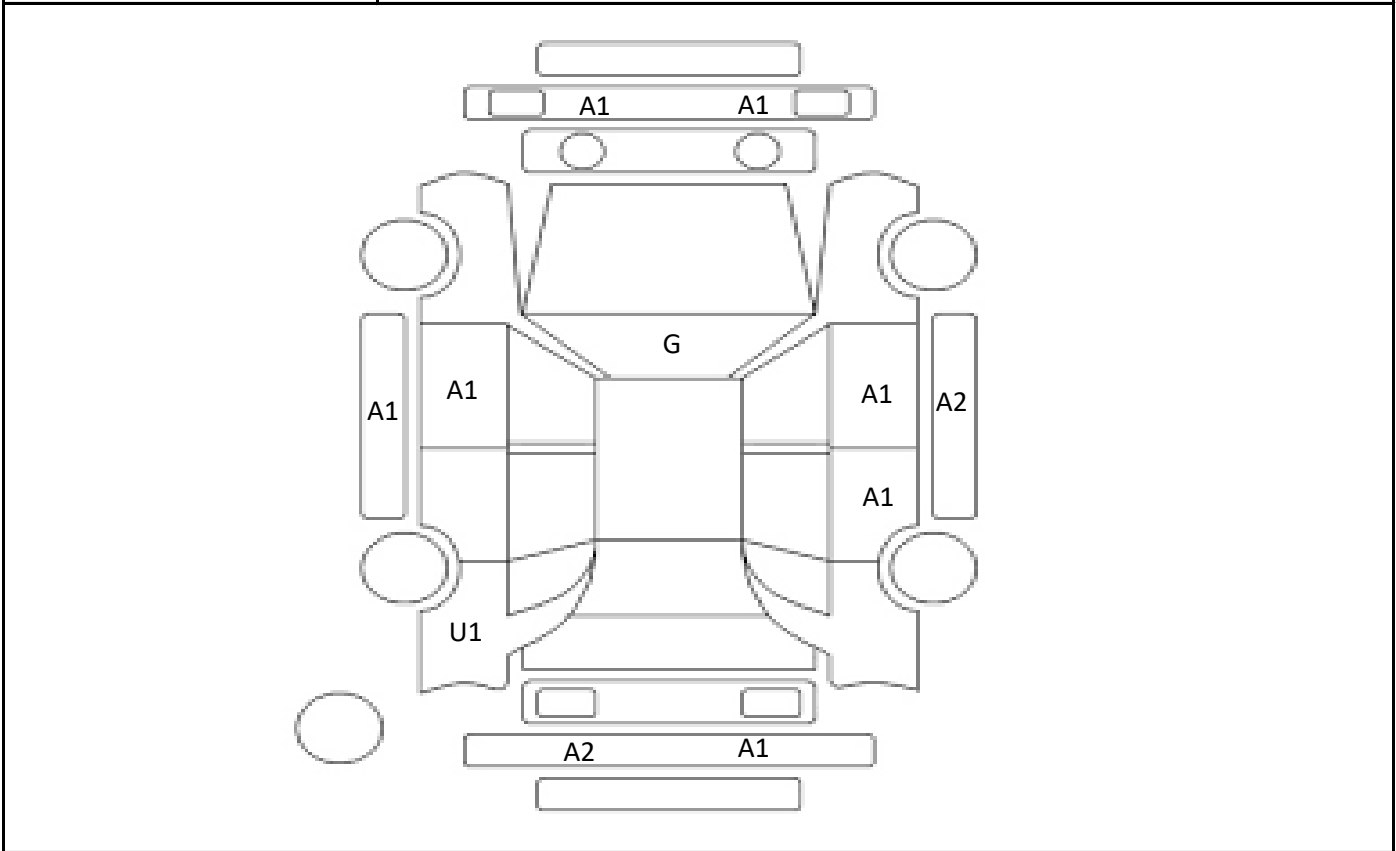

Car Number	Chassis Number
F08-K41	ZVW51-8063607

(Remark)
ITS©

A(Scratch) U(Dent) S(Rust) W(Uneven paint) X(Crack) C(Corrode) P(Paint Faded)
 XX(Replacement) X(Replacement requires) G(Stone chip in the glass) Scale: 1 < 2 < 3 < 4