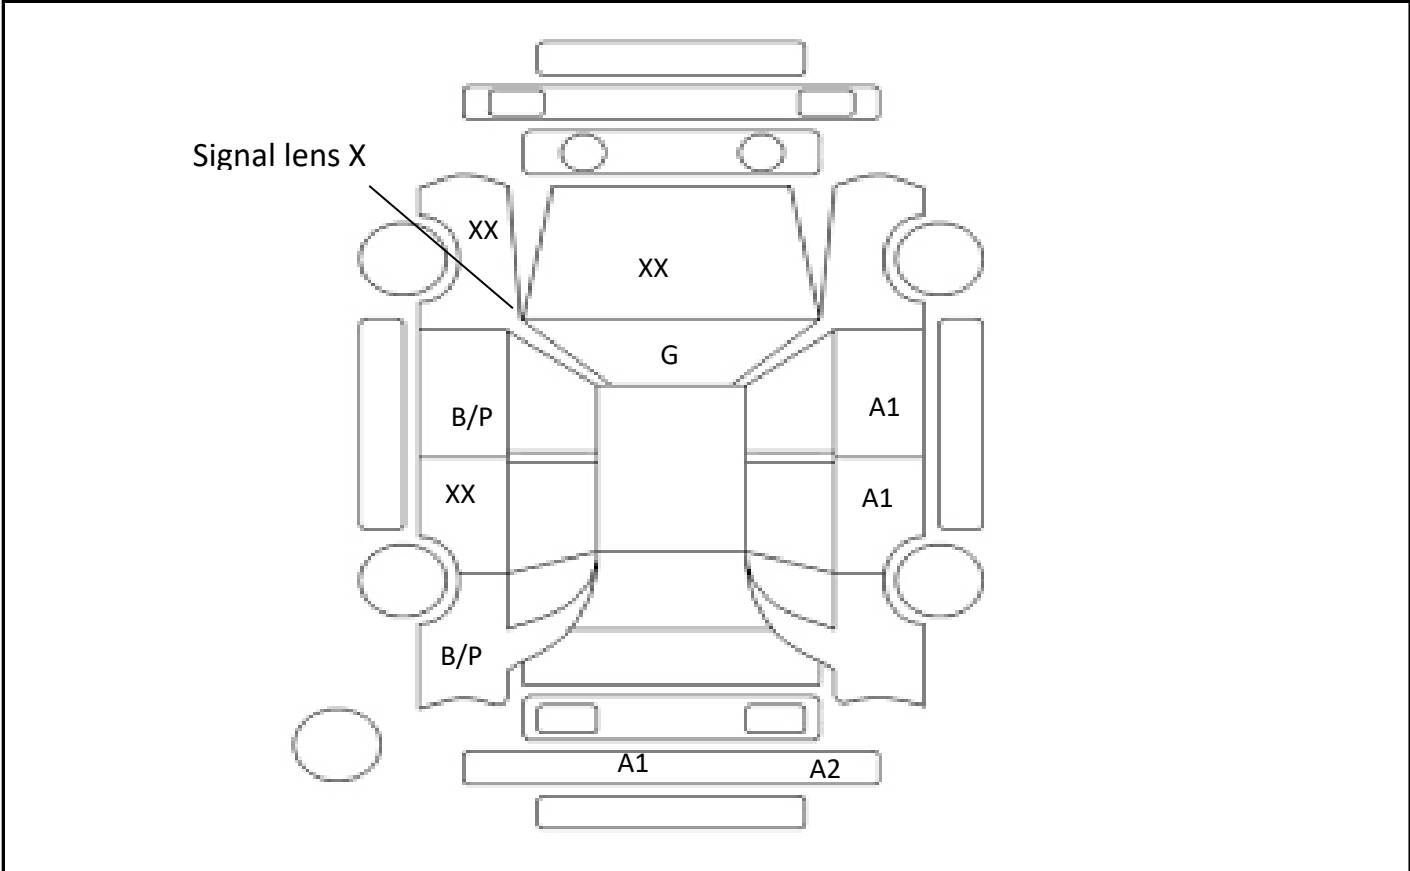

Car Number	Chassis Number
F08-I46	NZE161-7068770

(Remark)

A(Scratch) U(Dent) S(Rust) W(Uneven paint) X(Crack) C(Corrode) P(Paint Faded)
 XX(Replacement) X(Replacement requires) G(Stone chip in the glass) Scale: 1 < 2 < 3 < 4