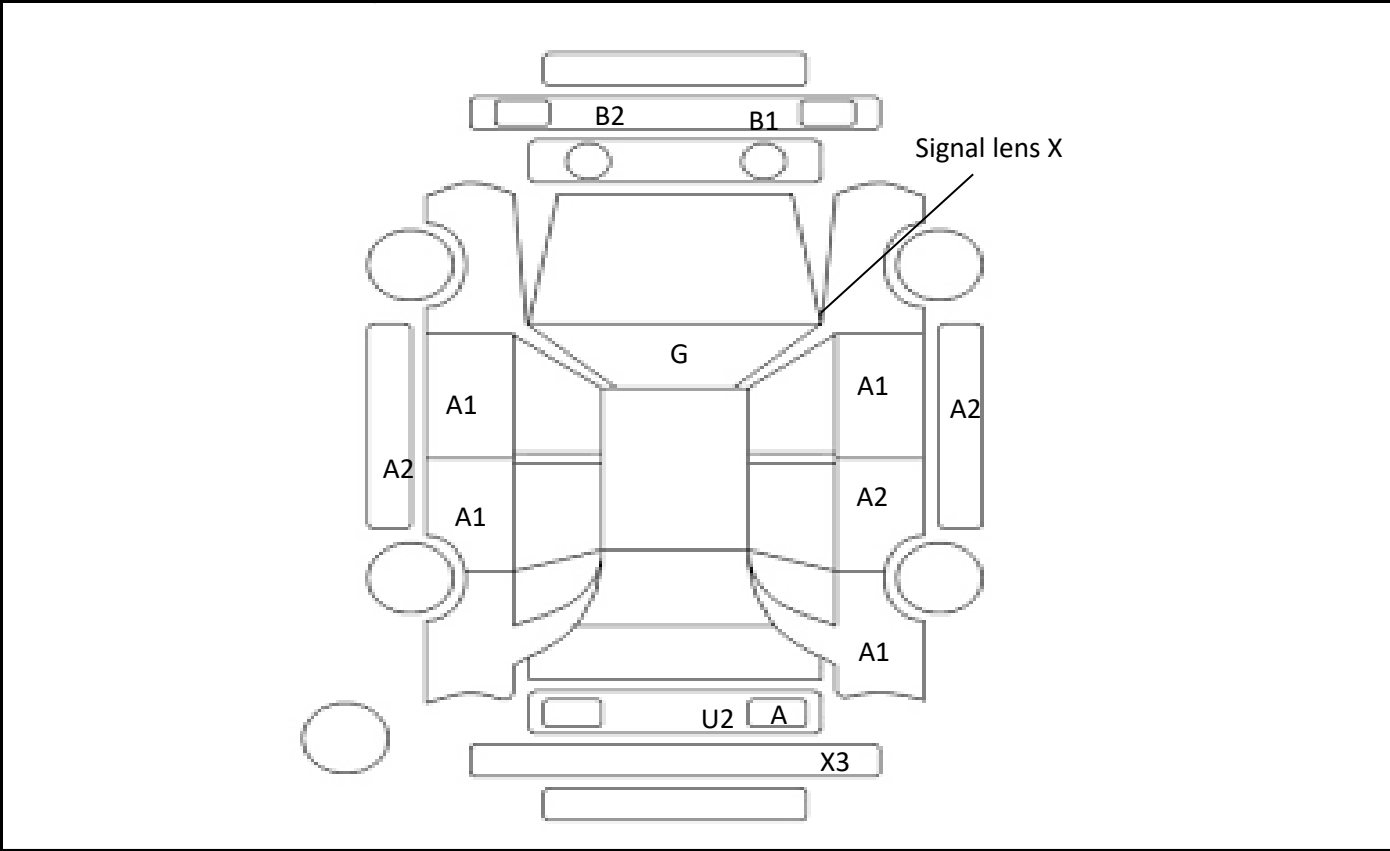

DATE
2024/8/22

Car Number	Chassis Number
F08-H67	ZVW30-1518269

(Remark)

A(Scratch) U(Dent) S(Rust) W(Uneven paint) X(Crack) C(Corrode) P(Paint Faded)
 XX(Replacement) X(Replacement requires) G(Stone chip in the glass) Scale: 1 < 2 < 3 < 4