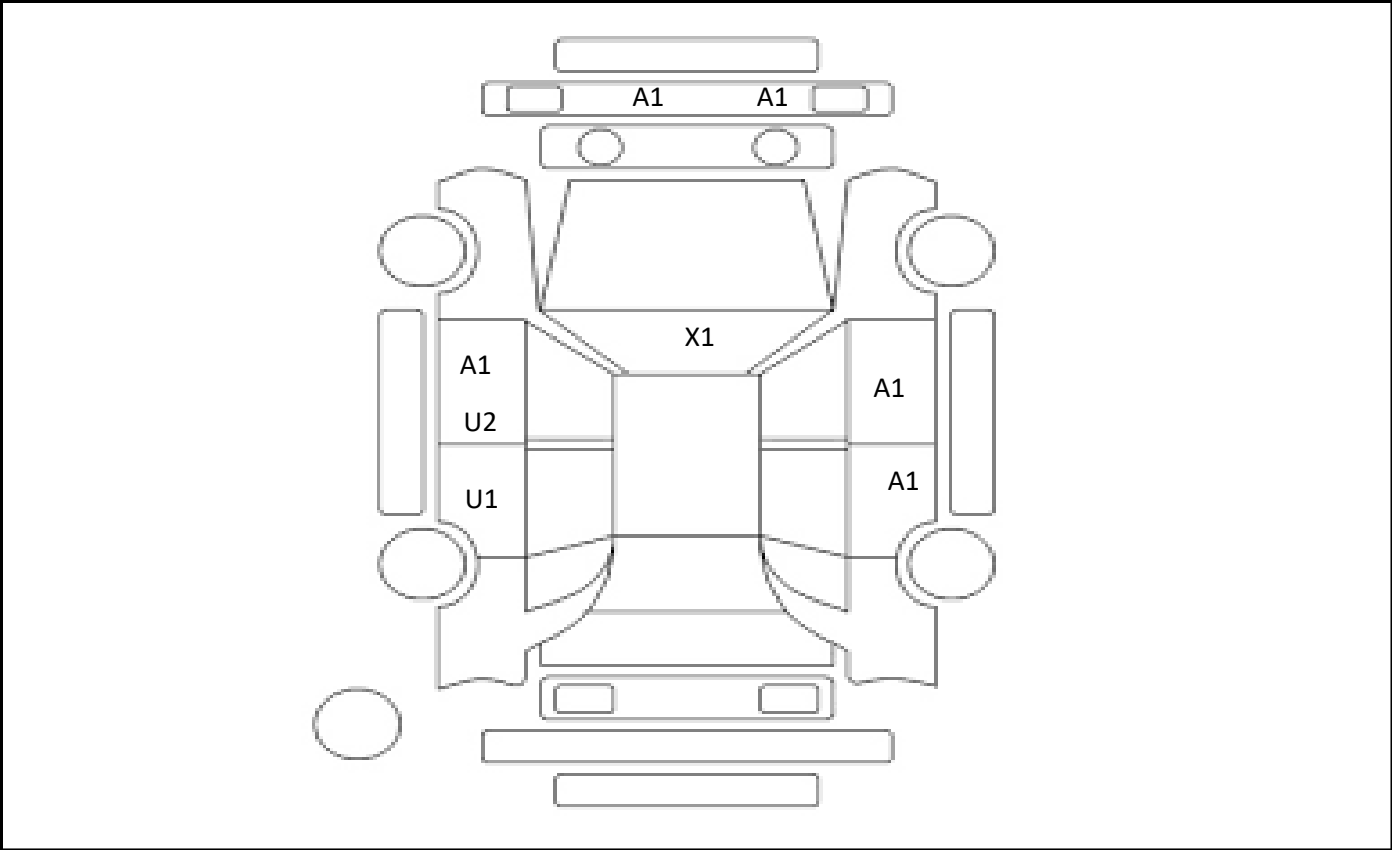

DATE
2024/6/20

Car Number	Chassis Number
F08-F90	ZVW50-6131826

(Remark)

A(Scratch)    U(Dent)    S(Rust)    W(Uneven paint)    X(Crack)    C(Corrode)    P(Paint Faded)

XX(Replacement)    X(Replacement requires)    G(Stone chip in the glass)    Scale: 1 < 2 < 3 < 4