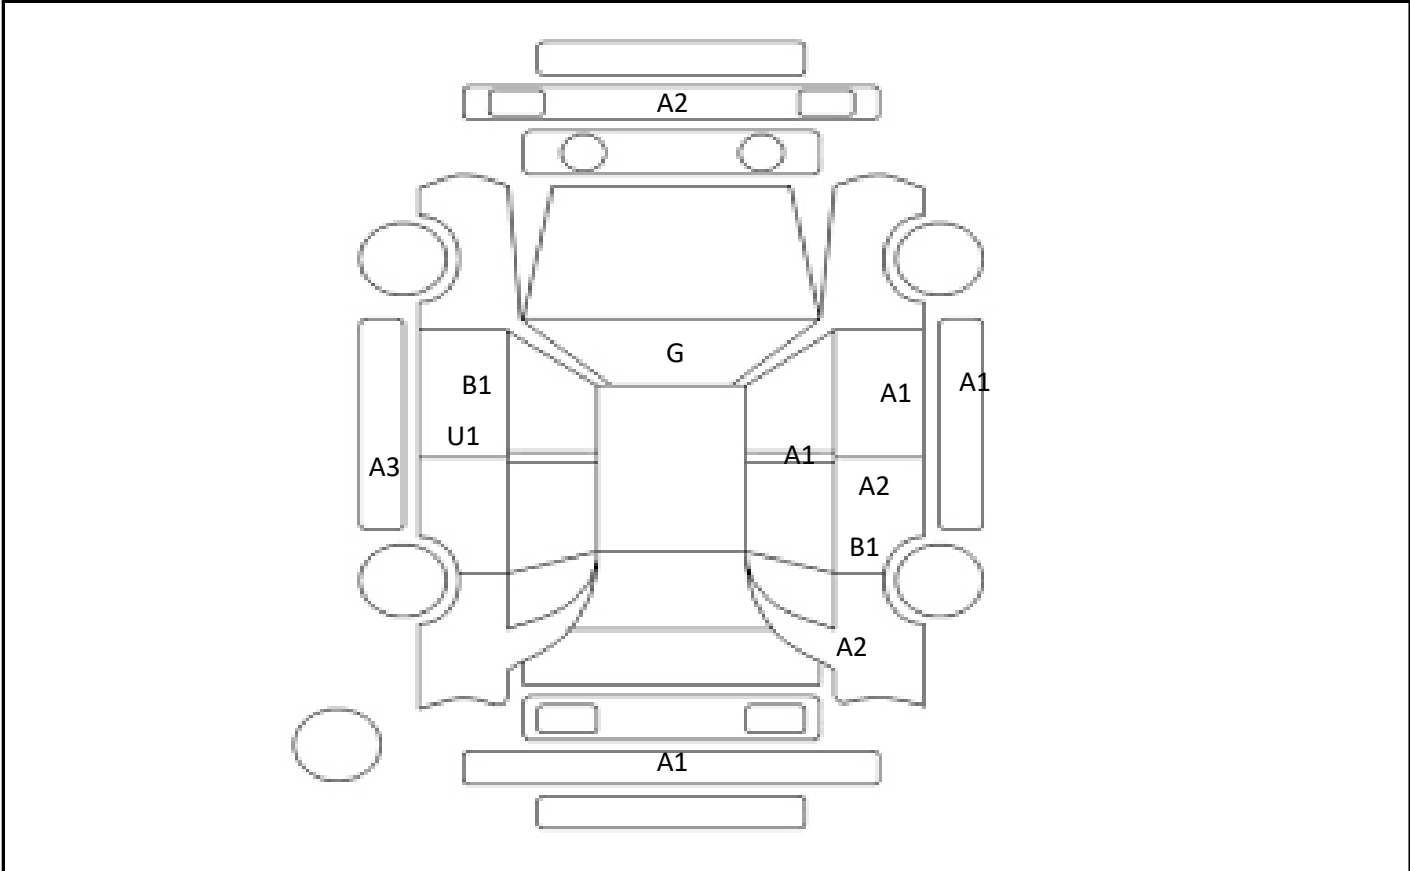

DATE
2024/9/25

Car Number	Chassis Number
F07-I65	ZVW30-5451304

(Remark)

A(Scratch) U(Dent) S(Rust) W(Uneven paint) X(Crack) C(Corrode) P(Paint Faded)
 XX(Replacement) X(Replacement requires) G(Stone chip in the glass) Scale: 1 < 2 < 3 < 4