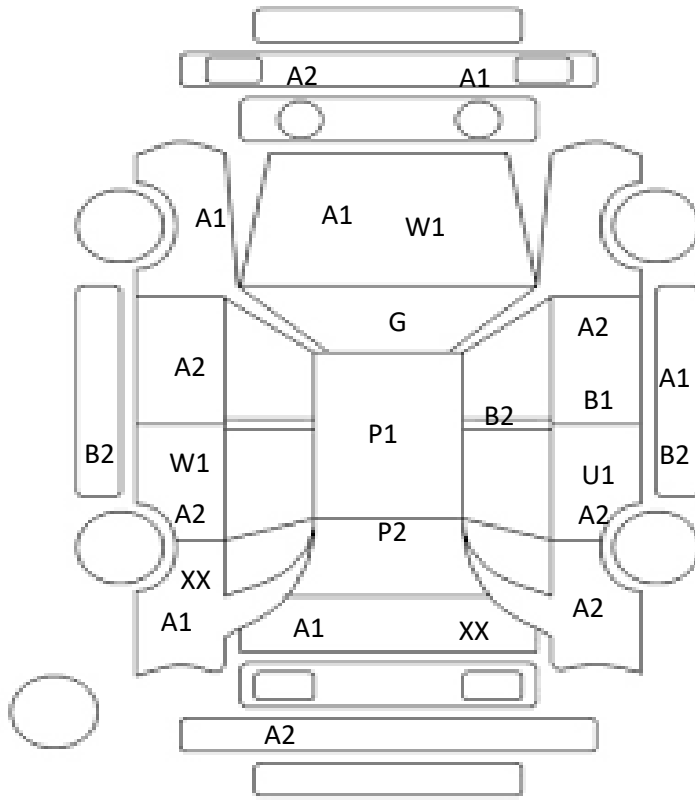

DATE
2024/9/27

Car Number	Chassis Number
F07-I24	J200E-0033252

(Remark)

A(Scratch) U(Dent) S(Rust) W(Uneven paint) X(Crack) C(Corrode) P(Paint Faded)

XX(Replacement)

X(Replacement requires)

G(Stone chip in the glass)

Scale: 1 < 2 < 3 < 4