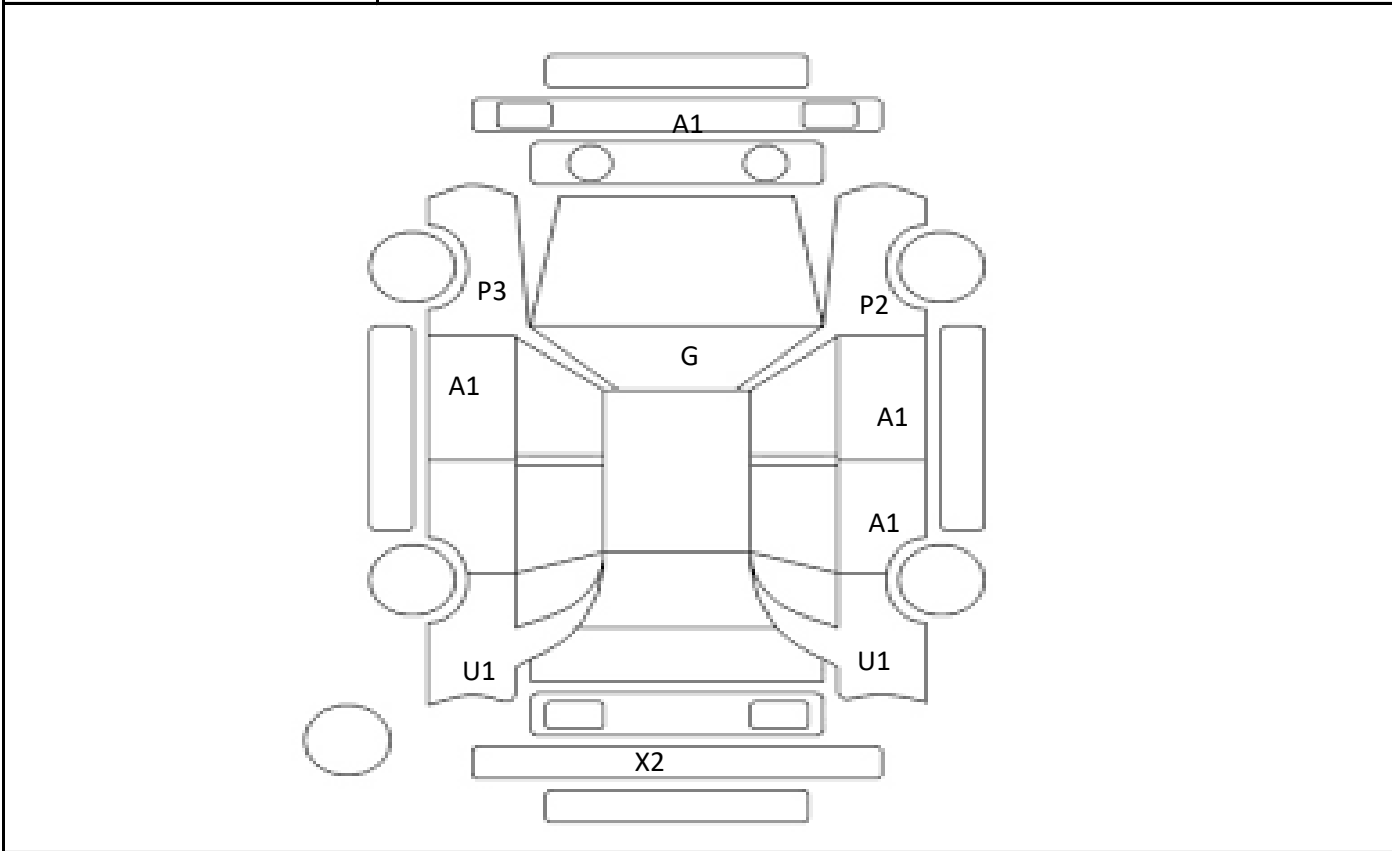

DATE
2024/9/4

Car Number	Chassis Number
F07-H33	ACA38-5224988

(Remark)

A(Scratch) U(Dent) S(Rust) W(Uneven paint) X(Crack) C(Corrode) P(Paint Faded)
 XX(Replacement) X(Replacement requires) G(Stone chip in the glass) Scale: 1 < 2 < 3 < 4