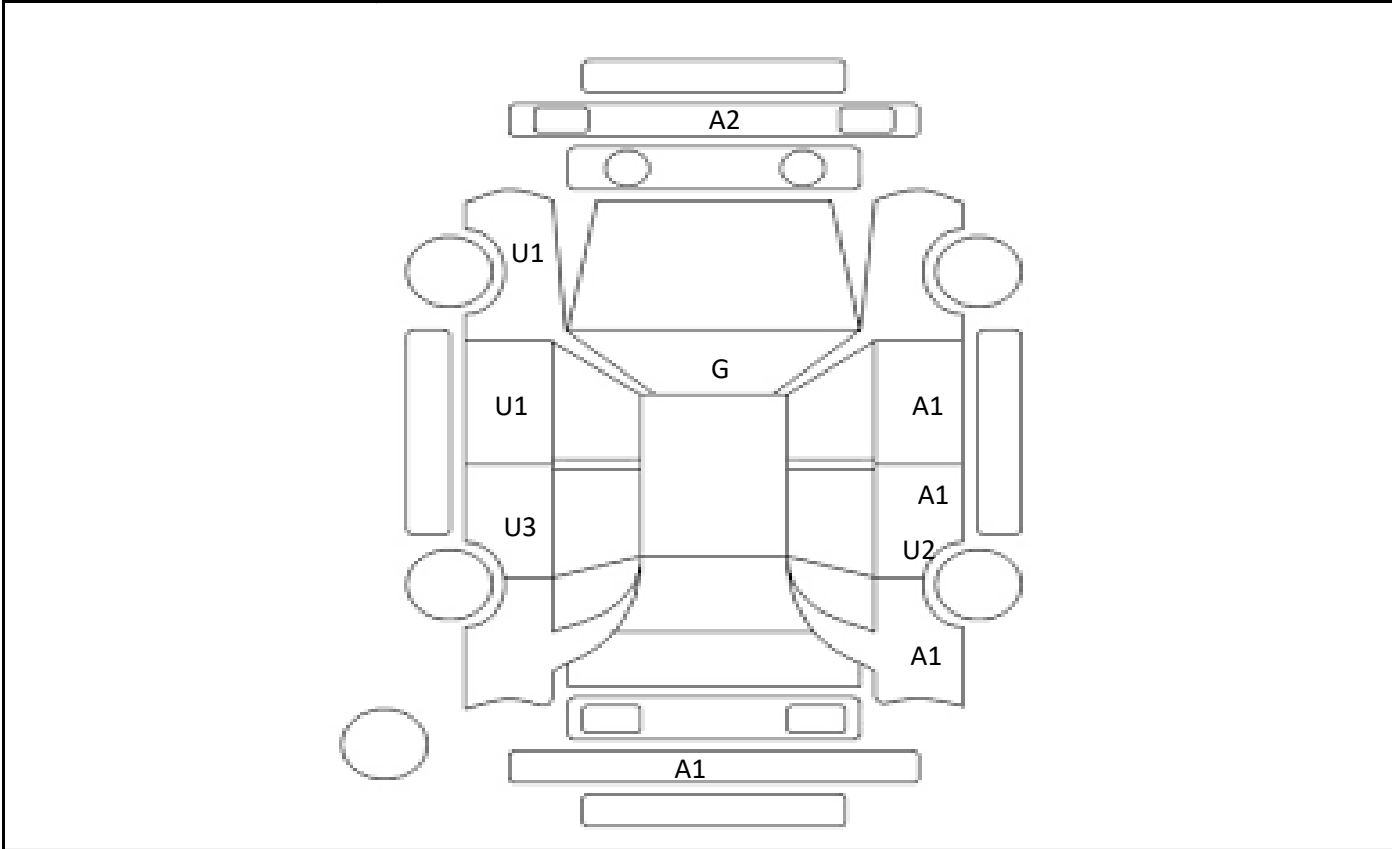

DATE
2024/7/18

Car Number	Chassis Number
F07-G63	GYL10-2409540

(Remark)

A(Scratch)      U(Dent)      S(Rust)      W(Uneven paint)      X(Crack)      C(Corrode)      P(Paint Faded)  
 XX(Replacement)      X(Replacement requires)      G(Stone chip in the glass)      Scale: 1 < 2 < 3 < 4