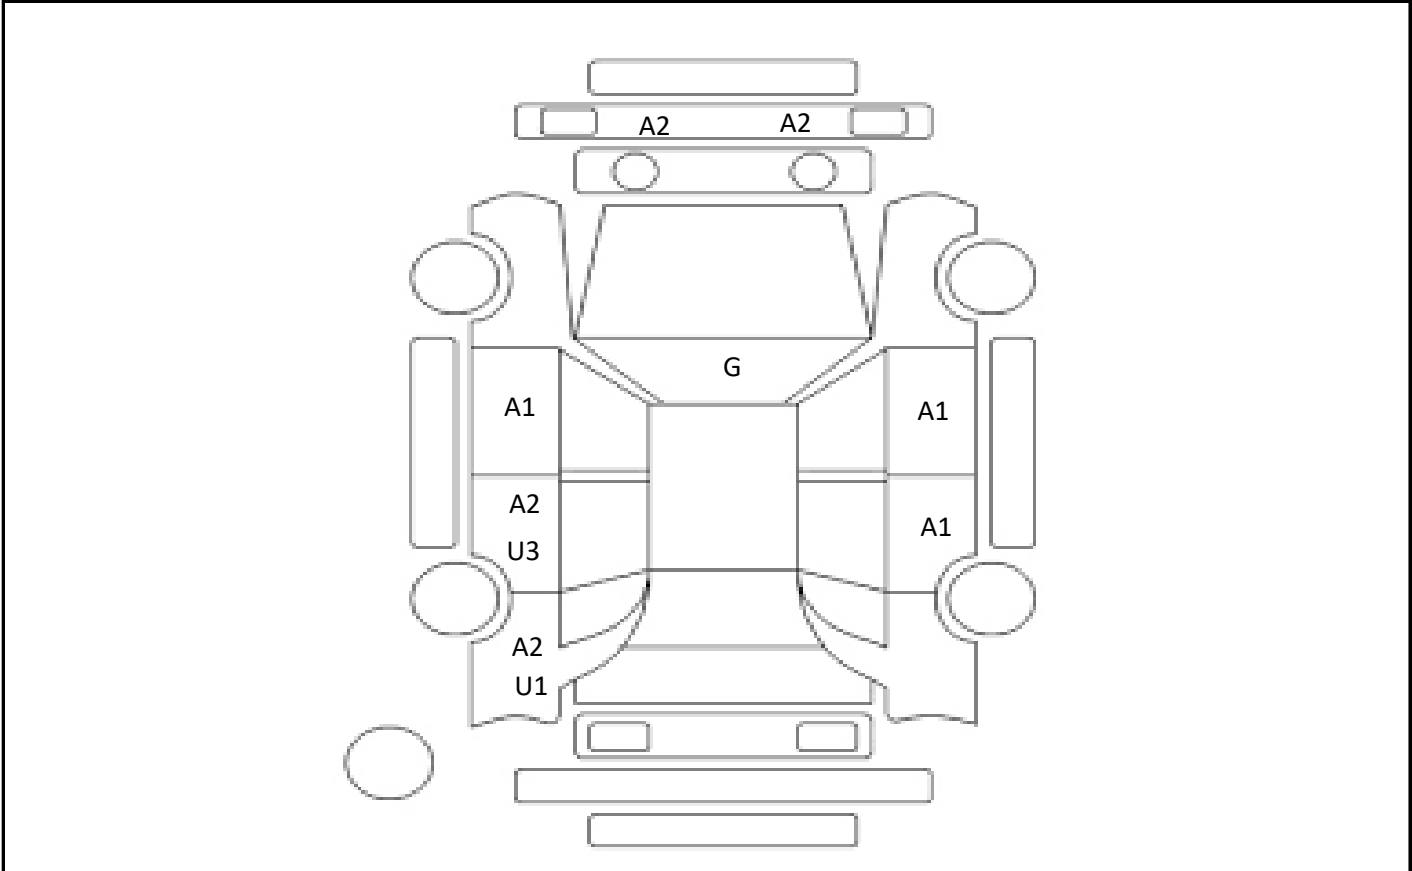

DATE
2024/7/25

Car Number	Chassis Number
F07-G50	ZVW51-6079922

(Remark)

A(Scratch)      U(Dent)      S(Rust)      W(Uneven paint)      X(Crack)      C(Corrode)      P(Paint Faded)  
 XX(Replacement)      X(Replacement requires)      G(Stone chip in the glass)      Scale: 1 < 2 < 3 < 4