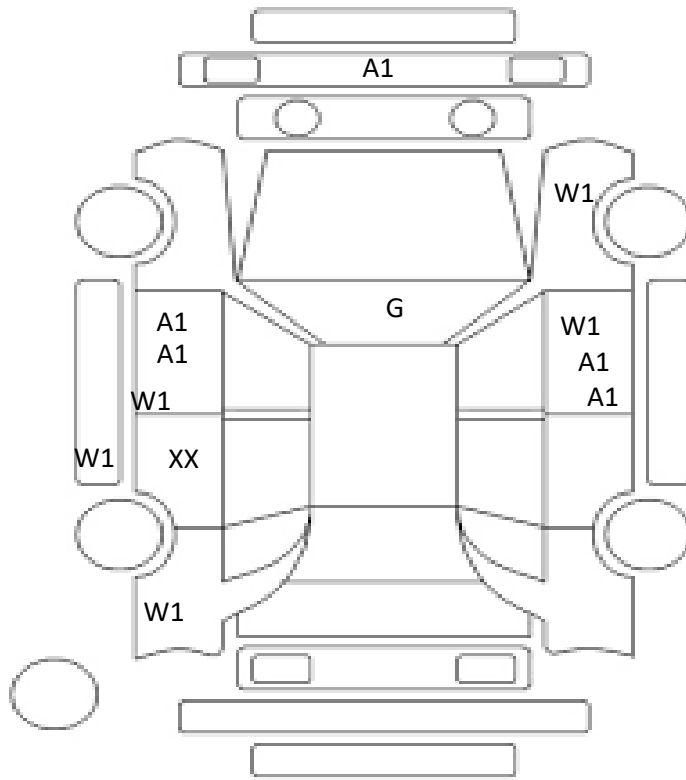

DATE
2024/6/15

Car Number	Chassis Number
F07-F46	GGH30-0003358

(Remark)

A(Scratch) U(Dent) S(Rust) W(Uneven paint) X(Crack) C(Corrode) P(Paint Faded)
 XX(Replacement) X(Replacement requires) G(Stone chip in the glass) Scale: 1 < 2 < 3 < 4