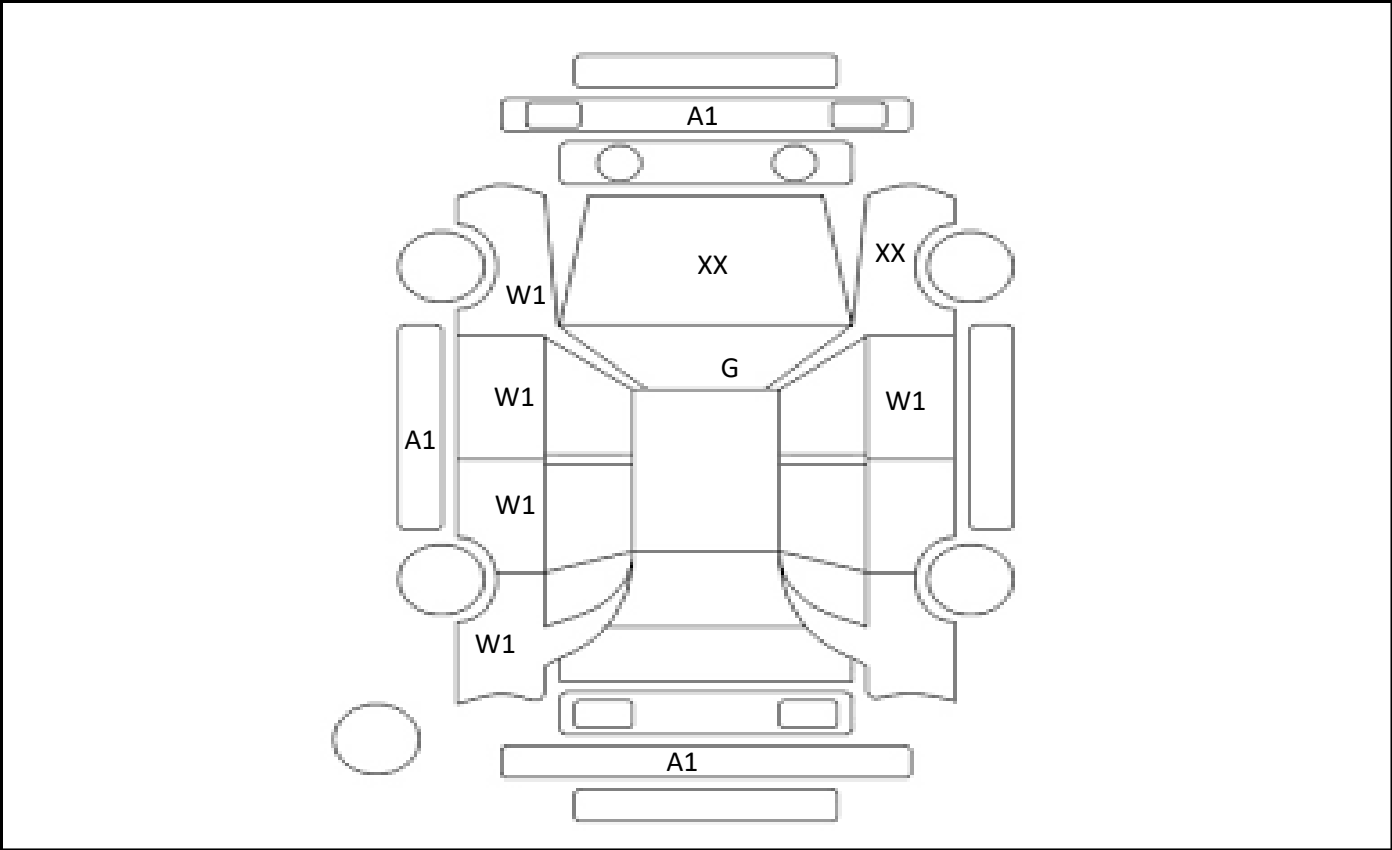

Car Number	Chassis Number
F06-L82	GGH30-0004160

(Remark)

A(Scratch) U(Dent) S(Rust) W(Uneven paint) X(Crack) C(Corrode) P(Paint Faded)
 XX(Replacement) X(Replacement requires) G(Stone chip in the glass) Scale: 1 < 2 < 3 < 4